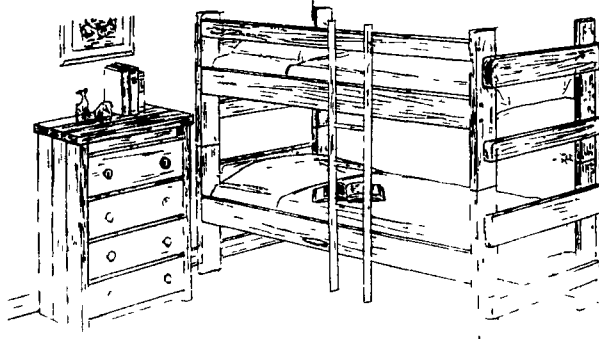

Choose from five Traditional and Contemporary designs.

Reg. Ret. \$1989.95

OUR CASH PRICE

YOUR CHOICE
\$549.95

If You Need Bunk Beds, Then Don't Miss This Deal

BUNK BEDS
Comes With Ladder, Safety Rail And One Piece Bunkie Mattresses. Cut Out Of Heavy Stock

Reg. Ret. \$379.95

Our Cash Price **\$149.95**

Repeat Of A Sellout!

Classic BRASS LAMP

• 30" Height With Shade • 3 Way Switch

Reg. Retail \$99.95 OUR CASH PRICE \$49.95

★ SPECIAL! **\$19.95**

CLIP THIS VALUABLE COUPON