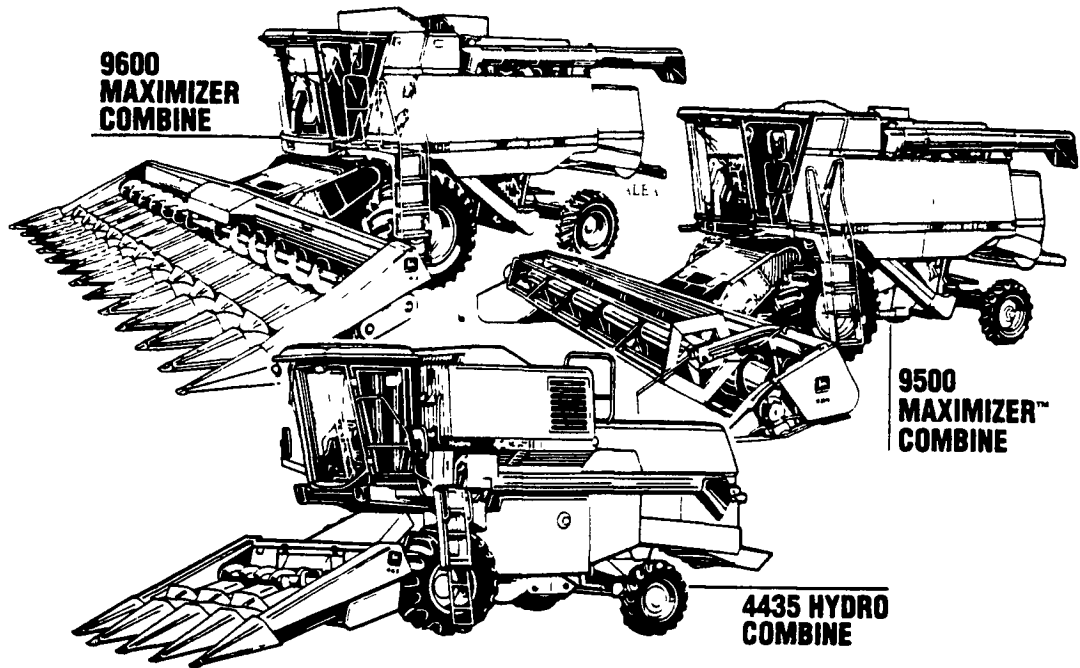

# JOHN DEERE

**IF IT'S ABOUT COMBINES,  
WE'VE GOT ALL SIZES. READY TO GO.**

- Stop in at Combine Headquarters for the best selection with the best features
- Maximizer combines: 167- to 253-hp, latest technology, traditional quality
- New 4435 Hydro four-row Combine—deluxe features at an economy price
- Wide choice of corn heads, row-crop heads and platform types
- Backed by the most complete and responsive service capability anywhere
- Low A.P.R. Fixed Rates On All New or Used Combines

## LEHIGH AG EQUIPMENT

RD #6, Allentown, Pa.

215-398-2553

CALL TOLL FREE FROM  
ANYWHERE IN THE U.S.A.

**1-800-DEERE-PARTS or 1-800-333-7372**

**Hours: Monday Thru Friday, 7:30 to 5:30; Saturday 7:30 to 3:00**