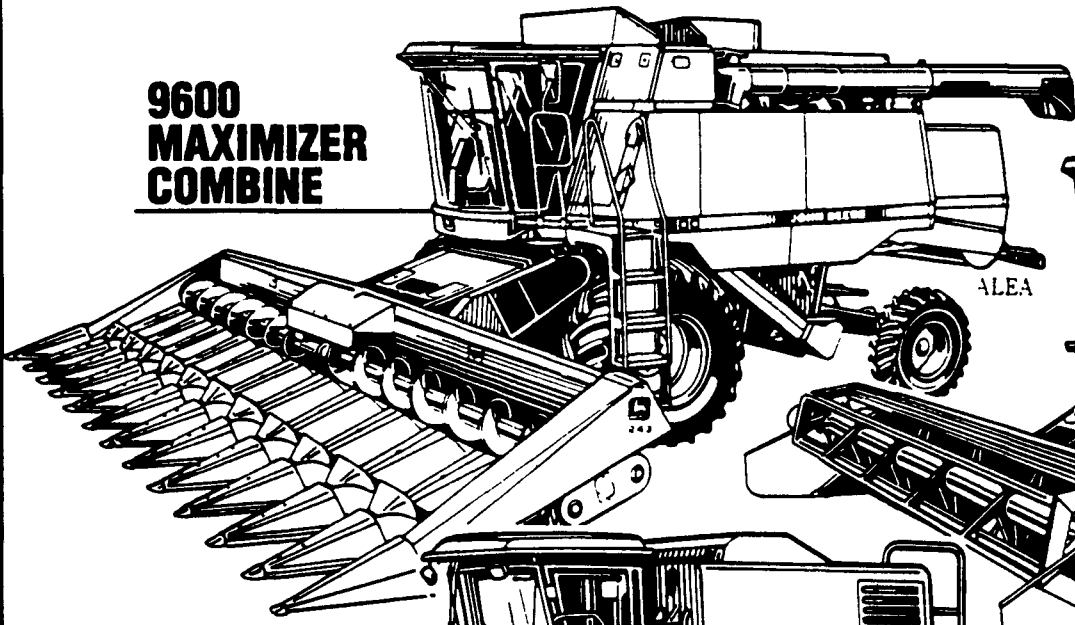

JOHN DEERE

**IF IT'S ABOUT COMBINES,
WE'VE GOT ALL SIZES. READY TO GO.**

**9600
MAXIMIZER
COMBINE**

ALEA

**9500
MAXIMIZER™
COMBINE**

**4435 HYDRO
COMBINE**

- Stop in at Combine Headquarters for the best selection with the best features
- Maximizer combines: 167- to 253-hp, latest technology, traditional quality
- New 4435 Hydro four-row Combine—deluxe features at an economy price

**CLOSEOUT
ON ALL
USED
COMBINES!**

- Wide choice of corn heads, row-crop heads and platform types
- Backed by the most complete and responsive service capability anywhere
- Low A.P.R. Fixed Rates On All New or Used Combines