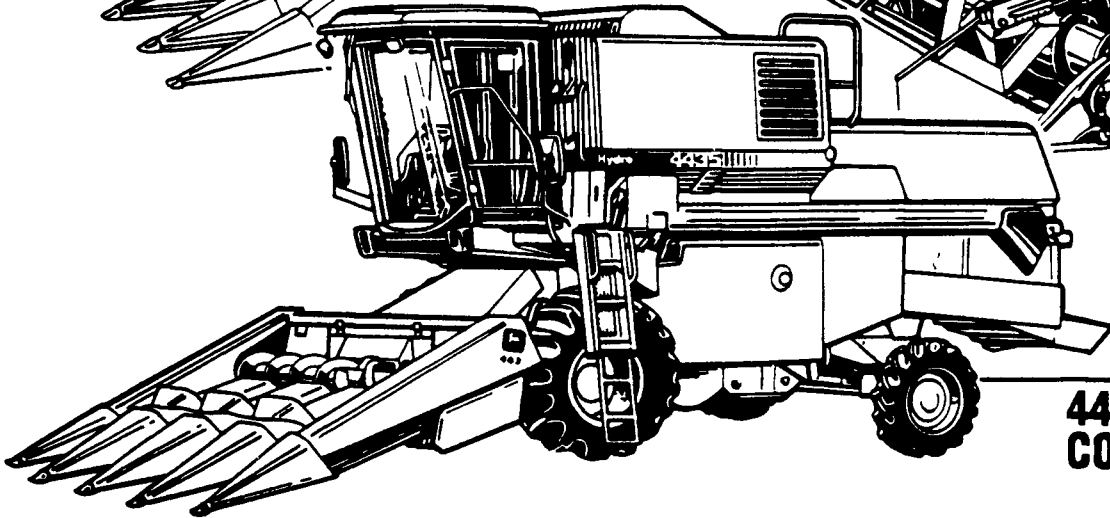

JOHN DEERE

**IF IT'S ABOUT COMBINES,
WE'VE GOT ALL SIZES. READY TO GO.**

**9600
MAXIMIZER
COMBINE**

ALEA

**9500
MAXIMIZER™
COMBINE**

**4435 HYDRO
COMBINE**

- Stop in at Combine Headquarters for the best selection with the best features
- Maximizer combines: 167- to 253-hp, latest technology, traditional quality
- New 4435 Hydro four-row Combine—deluxe features at an economy price