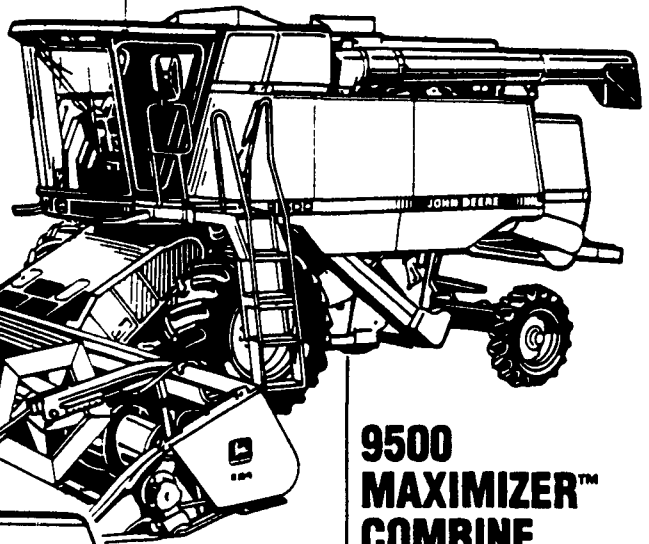

JOHN DEERE

**IF IT'S ABOUT COMBINES,
WE'VE GOT ALL SIZES. READY TO GO.**

**9600
MAXIMIZER
COMBINE**

ALEA

**9500
MAXIMIZER™
COMBINE**

**4435 HYDRO
COMBINE**

- Stop in at Combine Headquarters for the best selection with the best features
- Maximizer combines: 167- to 253-hp, latest technology, traditional quality
- New 4435 Hydro four-row Combine—deluxe features at an economy price

**CLOSEOUT
ON ALL
USED
COMBINES!**

- Wide choice of corn heads, row-crop heads and platform types
- Backed by the most complete and responsive service capability anywhere
- Low A.P.R. Fixed Rates On All New or Used Combines