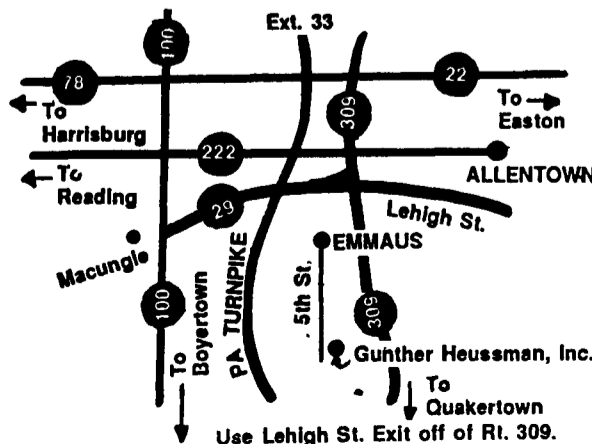

WE ARE CASH BUYERS FOR CLEAN, LATE MODEL FARM EQUIPMENT