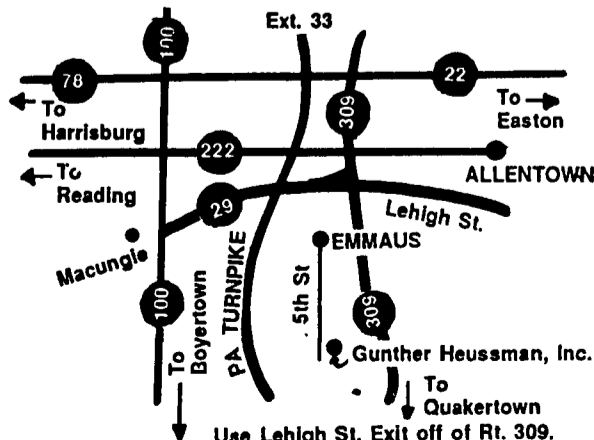

WE ARE CASH BUYERS FOR CLEAN, LATE MODEL FARM EQUIPMENT