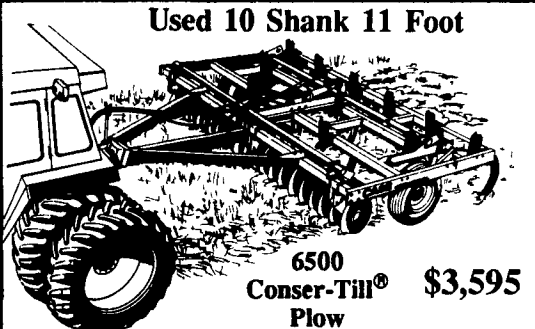

Case IH 885 All Wheel Drive UT 2348 Rated 72 HP, 2 Rem., Hyd. Outlets, P. Shift, 487 Hrs., Warranty To June 1, 1991 540-1000 PTO \$18,800

Price Reduced On A New Holland Hay Drying Wagon Was \$1,195 Towaway \$560 For Only Make Offer

Used Vermeer Round Baler, UM 1697 \$4,995

Good Clean 1985 Case 1845C Unloader Price Reduced! Was \$14,500 UT2074 NOW ONLY \$13,800

Used 10 Shank 11 Foot Conser-Till® Plow \$3,595

Very Good Mechanically 6000 Telescopic Boom Forklift, 4 Wheel Drive -PRICE IS REDUCED! ASK FOR MERV!