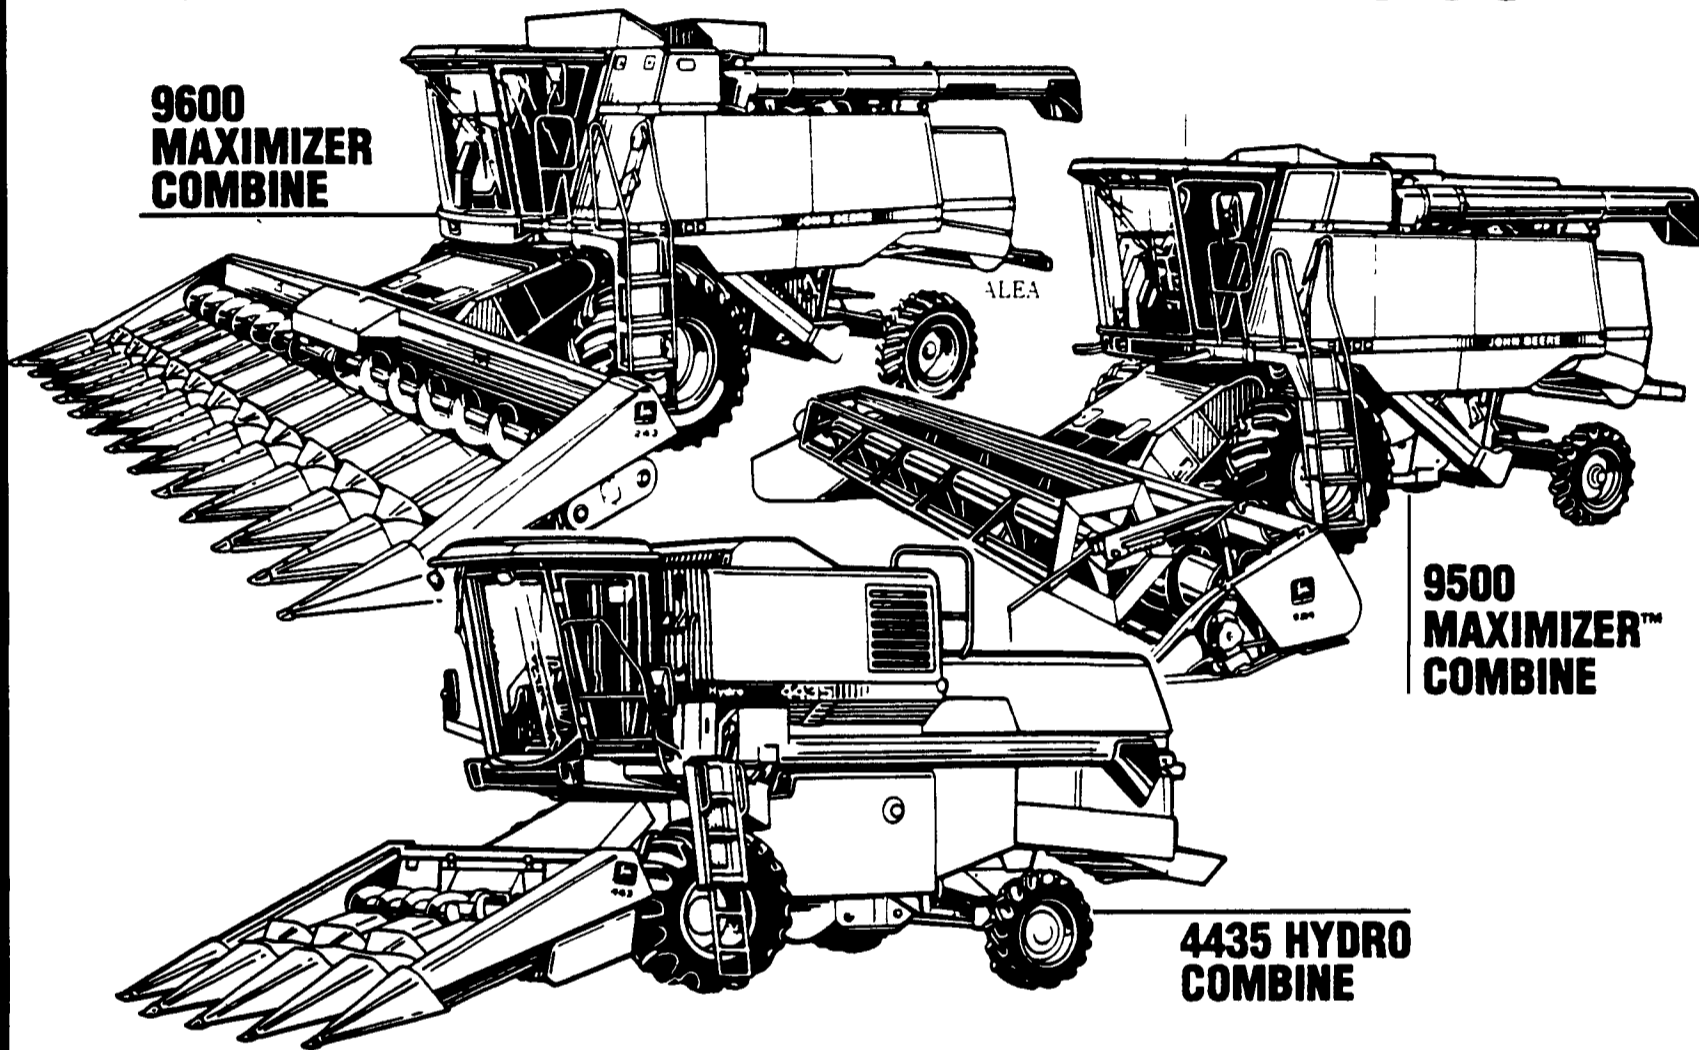

# JOHN DEERE

## IF IT'S ABOUT COMBINES, WE'VE GOT ALL SIZES. READY TO GO.

**9600  
MAXIMIZER  
COMBINE**

**9500  
MAXIMIZER™  
COMBINE**

**4435 HYDRO  
COMBINE**

- Stop in at Combine Headquarters for the best selection with the best features
- Maximizer combines: 167- to 253-hp, latest technology, traditional quality
- New 4435 Hydro four-row Combine—deluxe features at an economy price

## LEHIGH AG EQUIPMENT

RD #6, Allentown, Pa.

215-398-2553

CALL TOLL FREE FROM ANYWHERE IN THE U.S.A.

**1-800-DEERE-PARTS or 1-800-333-7372**

**Hours: Monday Thru Friday, 7:30 to 5:30; Saturday 7:30 to 3:00**