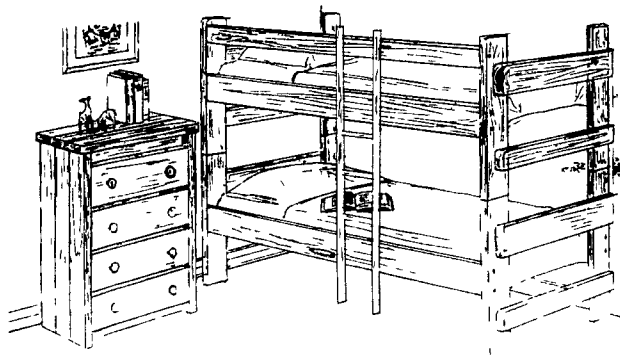

### Classic BRASS LAMP

• 30" Height With Shade • 3 Way Switch

Reg. Retail \$99.95 OUR CASH PRICE \$49.95

★ SPECIAL! **\$19.95**

If You Need Bunk Beds, Then Don't Miss This Deal

### BUNK BEDS

Comes With Ladder, Safety Rail And One Piece Bunkie Mattresses. Cut Out Of Heavy Stock

Reg. Ret. \$379.95

LOW LOW PRICE!

Our Cash Price **\$149.95**