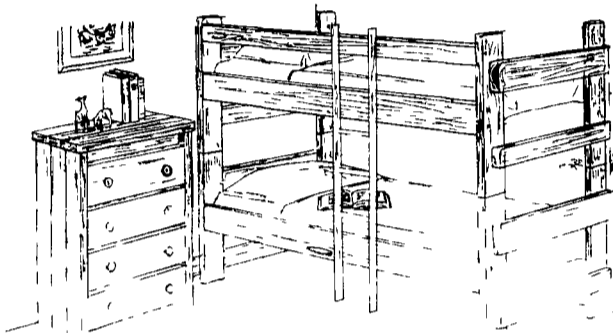

Repeat Of A Sellout!

Classic BRASS LAMP

• 30" Height With Shade • 3 Way Switch

Reg. Retail \$99.95 OUR CASH PRICE \$49.95

★ SPECIAL! \$19.95

HIDE-A-BED SOFA

Just Arrived!

- Choice Of Colors
- Double Bed Size

Reg. Retail \$649.95

OUR CASH PRICE

\$189.95

A SUPER LOW PRICE!

If You Need Bunk Beds, Then Don't Miss This Deal

BUNK BEDS

Comes With Ladder, Safety Rail And One Piece Bunkie Mattresses. Cut Out Of Heavy Stock