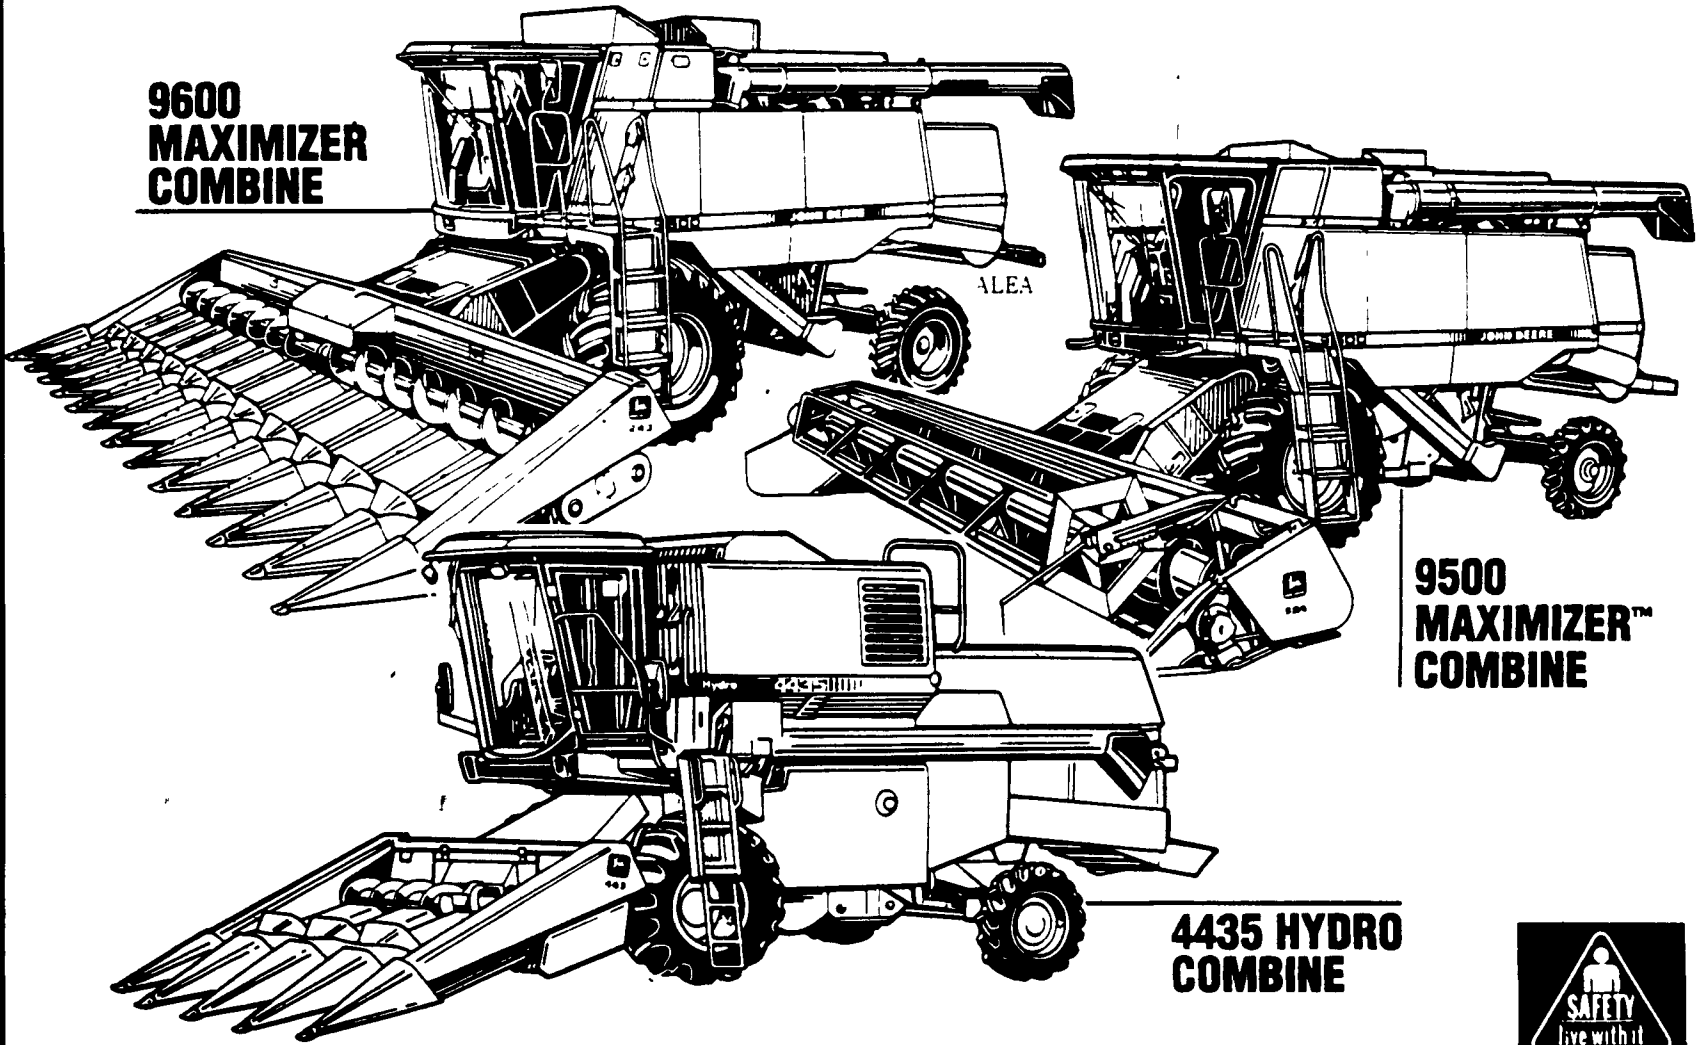

JOHN DEERE

**IF IT'S ABOUT COMBINES,
WE'VE GOT ALL SIZES. READY TO GO.**

**9600
MAXIMIZER
COMBINE**

**9500
MAXIMIZER™
COMBINE**

**4435 HYDRO
COMBINE**

- Stop in at Combine Headquarters for the best selection with the best features
- Maximizer combines: 167- to 253-hp, latest technology, traditional quality
- New 4435 Hydro four-row Combine—deluxe features at an economy price

**Parts Department
Special...**

10% OFF

**All Combine Parts In
Stock Or Stock Order Items!**

**Stop In Or Call...
Ask For Gary Or Mark**

- Wide choice of corn heads, row-crop heads and platform types
- Backed by the most complete and responsive service capability anywhere
- Low A.P.R. Fixed Rates On All New or Used Combines

**OCTOBER CLOSEOUT
ON ALL
USED COMBINES!**

LEHIGH AG EQUIPMENT

RD #6, Allentown, Pa.

215-398-2553

CALL TOLL FREE FROM
ANYWHERE IN THE U.S.A.

1-800-DEERE-PARTS or 1-800-333-7372

Hours: Monday Thru Friday, 7:30 to 5:30; Saturday 7:30 to 3:00