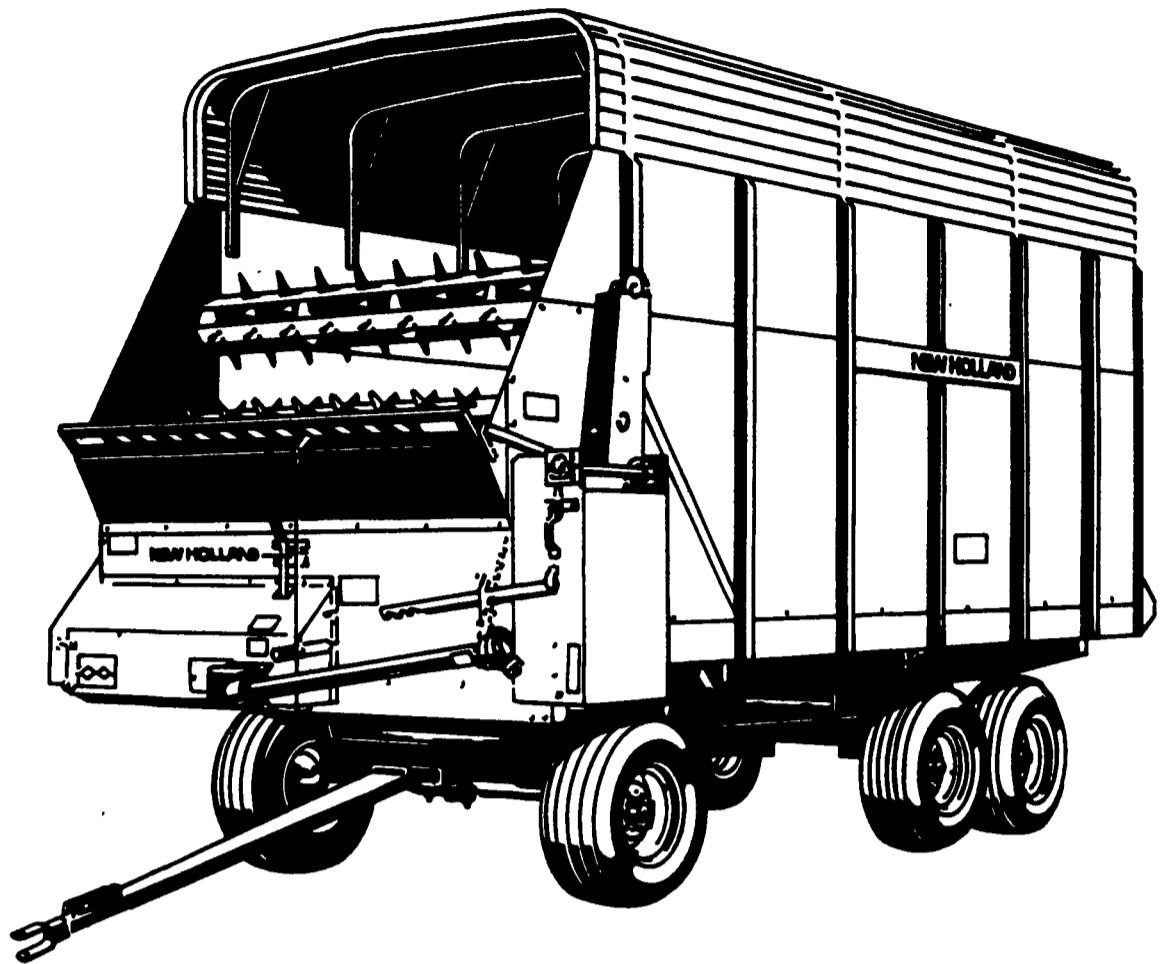

Haul, unload your forage faster

You can unload any crop quickly and efficiently with the new big-capacity Model 716 forage box from Ford New Holland. Roller chain drive provides unloading speeds of 2.39 and 5.40 feet-per-minute. And tough Duraply sides flex under heavy loads for season after season dependability. The "716" unloads from the front and comes standard with three self-aligned beaters and baked-enamel galvanized roof. For a closer look, stop in and see us about this new forage box.

Maximum dependability, minimum maintenance

Whether you need a wagon for light- or heavy-duty hauling, there's a farm wagon from Ford New Holland that's the right size for you. Four models have ASAE load ratings ranging from 8½ tons to 14½ tons. The Model 612 (shown left) is designed to take the stress of heavy-duty forage boxes that need maximum flotation. Stop in soon and ask about the "612" or other models.