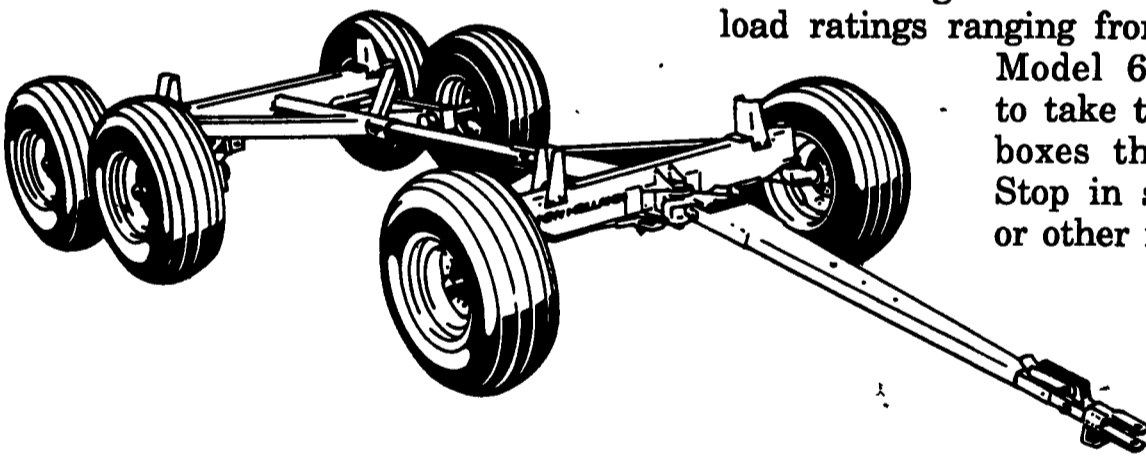

Haul, unload your forage faster

You can unload any crop quickly and efficiently with the new big-capacity Model 716 forage box from Ford New Holland. Roller chain drive provides unloading speeds of 2.39 and 5.40 feet-per-minute. And tough Duraply sides flex under heavy loads for season after season dependability. The "716" unloads from the front and comes standard with three self-aligned beaters and baked-enamel galvanized roof. For a closer look, stop in and see us about this new forage box.

Maximum dependability, minimum maintenance

Whether you need a wagon for light- or heavy-duty hauling, there's a farm wagon from Ford New Holland that's the right size for you. Four models have ASAE load ratings ranging from 8½ tons to 14½ tons. The Model 612 (shown left) is designed to take the stress of heavy-duty forage boxes that need maximum flotation. Stop in soon and ask about the "612" or other models.