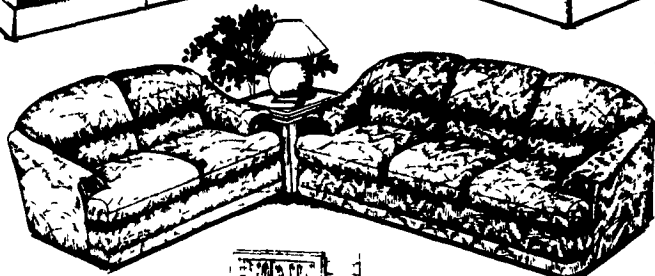

WITH COUPON **\$19.95**
(While Supplies Last)

NEW ITEM, JUST ARRIVED! 6 PIECE LIVING ROOM

This Pine Set Comes With
Sofa, Chair, Rocker, Cocktail
Table And 2 End Tables

Reg. Ret. \$649.95
Our Cash Price **\$189.95**

Hurry...Just 50 Sets To Sell!

El Rancho
FURNITURE MFG CO

We Have **AIR CONDITIONERS**
at Low, Low Prices. We Bought Out
Overstocked Dealers At The End Of
Last Summer!

Choose From 5 New Contem-
porary And Traditional Sets.
Factory Is Unloading. Check Our Low Price!

2 PIECE LIVING ROOM GROUPS-

Sofa
And
Loveseat

Reg. Ret. \$1,989.95

OUR CASH PRICE
YOUR CHOICE **\$549.95**

CLOSE-OUT! RECLINER

Reg. Retail \$389.95

OUR CASH
PRICE

~~\$129.95~~