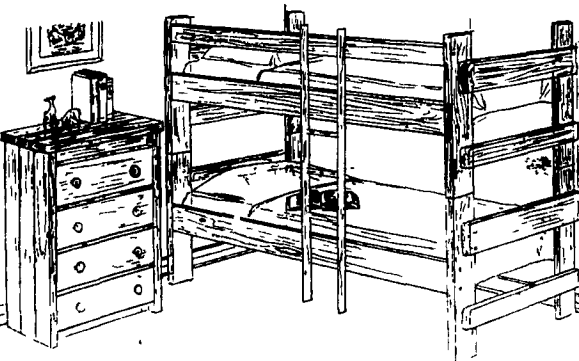

★ SPECIAL!

\$109.95

If You Need Bunk Beds, Then Don't Miss

This Deal BUNK BEDS

Comes With Ladder, Safety Rail
And One Piece Bunkie
Mattresses. Cut Out Of
Heavy Stock

Reg. Ret. \$379.95

LOW
PRICE!

Our Cash Price **\$149.95**

HUNDREDS OF OTHER ITEMS!

TOP NAME BRAND BEDDING. WE TOLD THE MFG. WE WOULD NOT
DISCLOSE NAME BRAND!

MATTRESS & FOUNDATION

Single...Reg. Ret. \$189.95..... OUR CASH PRICE \$79.95
Double...Reg. Ret. \$289.95..... OUR CASH PRICE \$99.95
Queen...Reg. Ret. \$529.95..... OUR CASH PRICE \$129.95