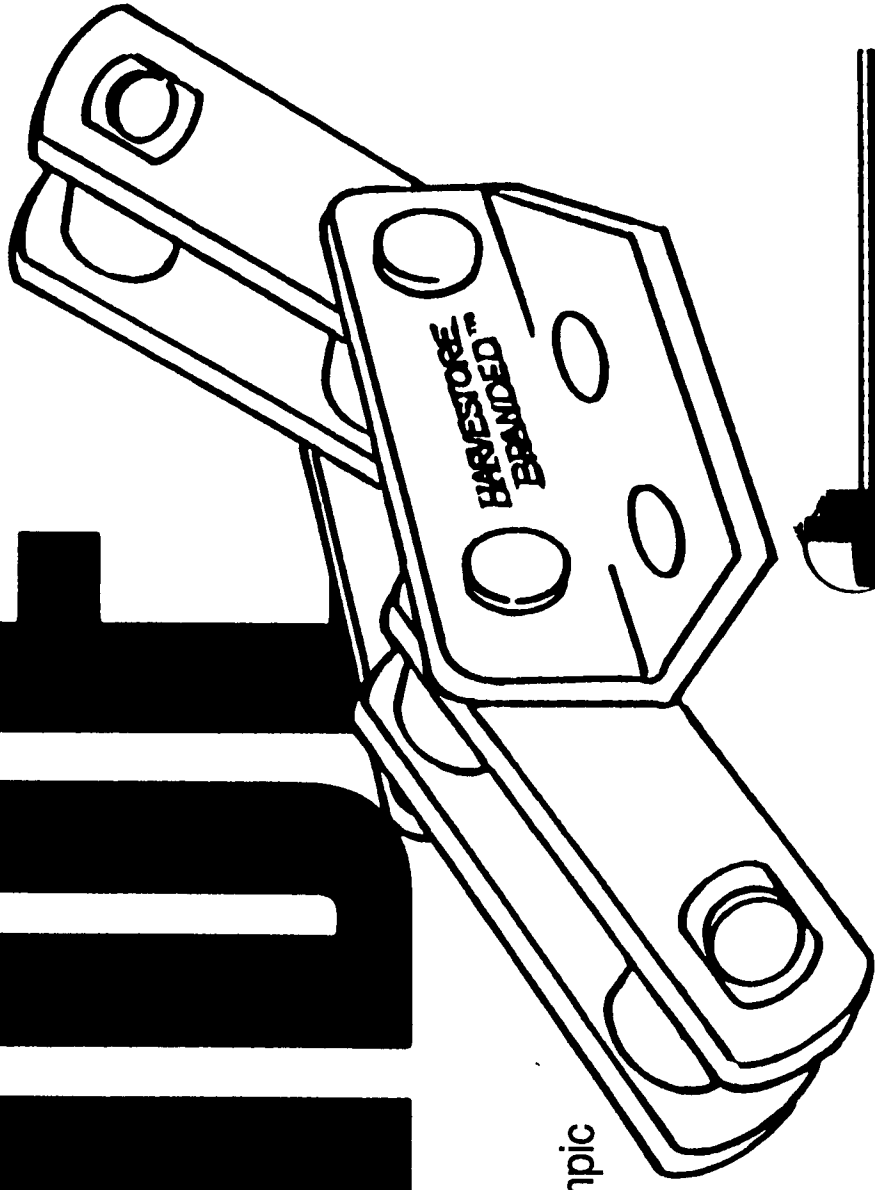

WIDE SIDE™

New Olympic Chain Bar By adding additional material to the Olympic chain's side bar, strength around the bushing jumped an impressive 30%*! The beefed-up bar is now a full 1 1/2" wide.

The new "wide side" bar Olympic chain is Harvestore Branded™ your assurance of quality, value, and engineering integrity. Stop by to get a close-up look at this powerful new chain.

* Midrange of tests

Harvestore is a registered trademark and Wide Side is a trademark of A.O. Smith Harvestore Products, Inc.

NOW IN STOCK AND AVAILABLE AT NO INCREASE IN PRICE!

PENN JERSEY PRODUCTS, INC.

P.O. BOX 7 • NEW HOLLAND, PA • 717-354-4051

Newville, PA
717-776-3397

Maynard McCullough, Mgr.

New Enterprise, PA
814-766-2364

Ken Bupp, Mgr.

Mill Creek, PA
717-483-6940

John Yoder, Mgr.

Columbus, NJ
609-298-7136

Charles Van Mater, Mgr.