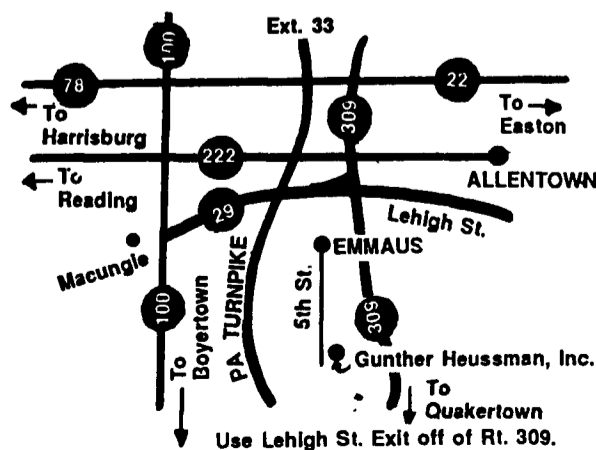

WE ARE CASH BUYERS FOR CLEAN, LATE MODEL FARM EQUIPMENT