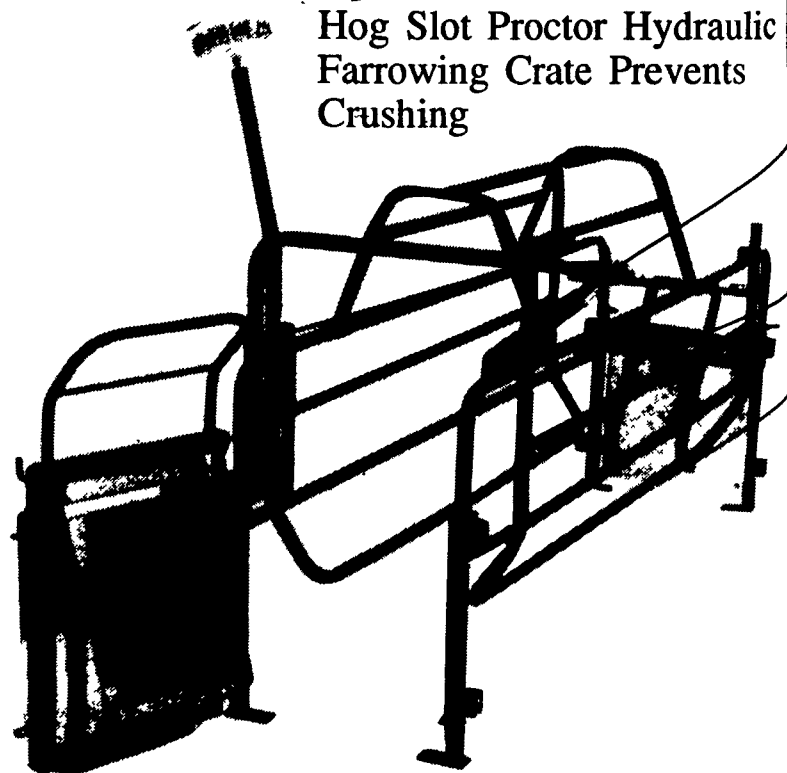

TRI-COUNTY

CONFINEMENT SYSTEMS

QUALITY
 DESIGN, CONSTRUCTION
 SWINE, POULTRY
 CONFINEMENT SYSTEMS

**NEW, PROVENTIVE
 GETS MORE PIGS
 MARKING**

DON'T BE DECEIVED
 GET THE ORIGINAL

Any Other Feeder Is Like Having A Hole In Your Pocket

Standard Gang Slats.

Combination Farrowing (Airplane) Slats.

Hog Slot Proctor Hydraulic Farrowing Crate Prevents Crushing

**See Us At AG PROGRESSIVE
 GET DETAILS FOR OUR 600 SOU**

- **The Shape of Efficiency aerotech** HIGH EFFICIENCY FANS
- **DOSMATIC PLUS** Medicators
- **CAMBRIDGE** Heaters
- **nooven** Tri-Bar Flooring
- **Edstrom** Nipple Drinkers & Cooling Systems
- **TRI-COUNTY** Original Solid Steel Hog Equipment