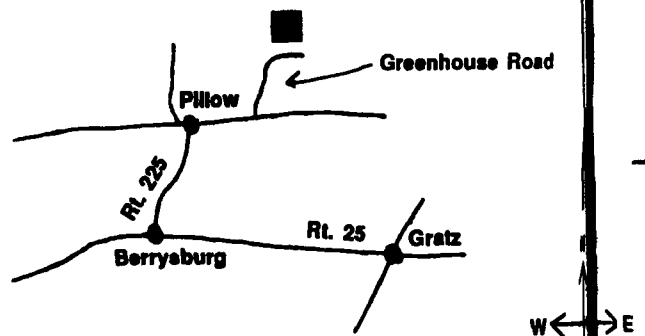

Herndon, PA
June 26th - 2 to 6 PM

Directions:
Rt. 225 North To
Pillow. Turn Right
And Go 1½ Miles To
Greenhouse Road.
Turn Left And Go
1½ Miles To The
Building On Left.

HH HIRED-HAND Curtain
Controller - The System's
Monitoring Device Is Sensitive To
Temperature Changes Of 1° So
That The Curtain Will Be
Automatically Adjusted To The
Best Position For The Temperature
Selected.

WE SHIP U.P.S.

Swine & Poultry Systems
FARMER

410 E. LINCOLN AVE. MYERSTOWN, PA

HOURS: Monday Thru Friday 7:00-5:00