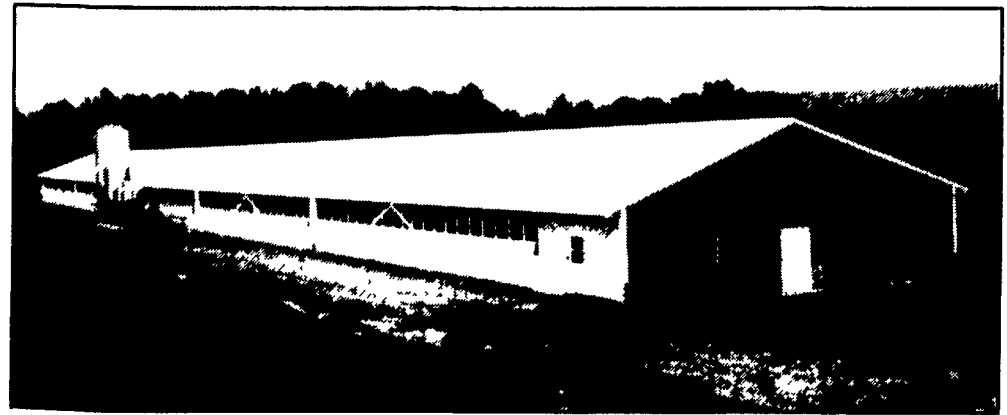

**CHORE-TIME** **SWISH**

POULTRY WATERING SYSTEMS -  
- SPECIALLY DESIGNED FOR FLOOR BREEDERS -

Chore-Time's new and exciting auger system is so fast it fills all troughs in a 500-ft. house in only 3 minutes - then all birds eat simultaneously. No picking over of food. It's the ultimate breeder feeder!

**NOW AVAILABLE FOR FLOOR BREEDERS, TOO!**

ALSO FEATURING:

**JAY-DEE**  
NEST  
SYSTEM WITH  
AUTOMATIC  
EGG  
GATHERING

And  
**CHORE-TIME's**  
POPULAR  
COCKEREL  
FEEDER

New 42'x420' Curtain Sided Building