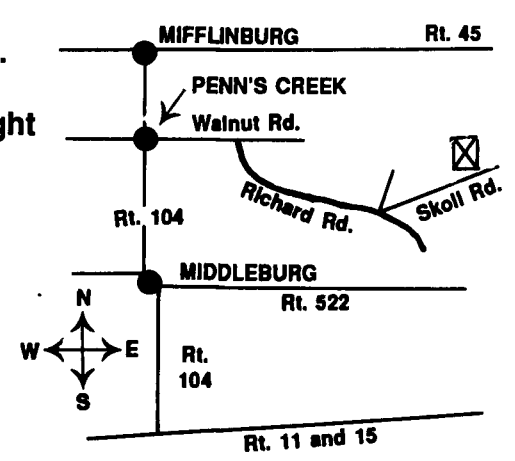

Directions: Take Rt. 11/15 North To Rt. 104 North. Turn Right On Walnut Rd. In Penn's Creek And Right ON Richard Rd. Turn Left ON Skoll Rd. - Shirk Farm On Left

Refreshments Served!

Representatives From NORTHEAST AGRI SYSTEMS, INC. And EMPIRE KOSHER POULTRY INC. Will Be Present To Discuss Facilities And Contracts