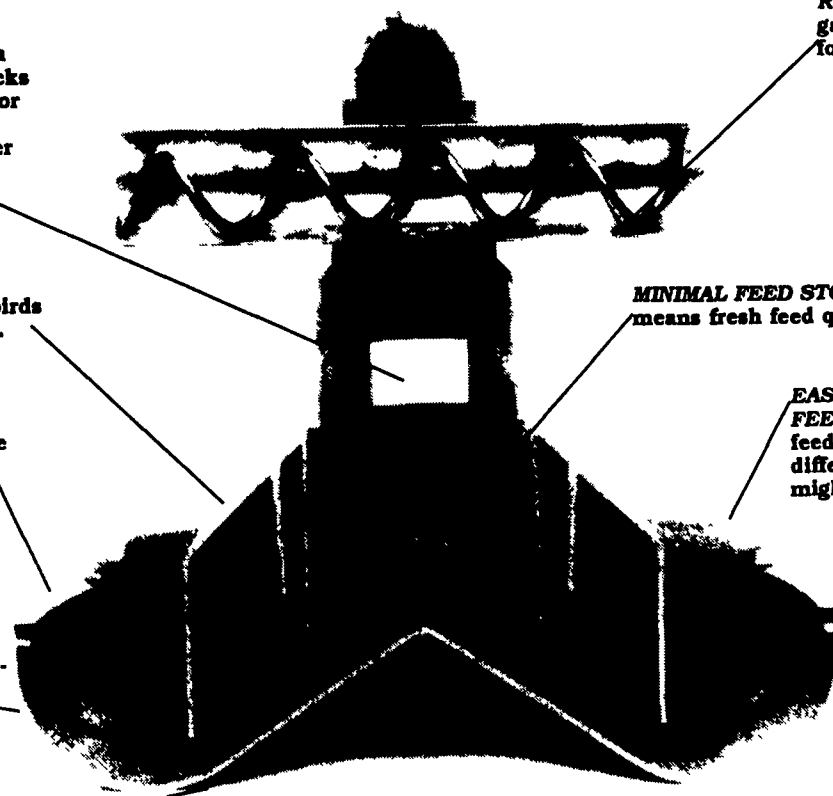

Pennsylvania's Only Authorized Distributor Of **CHORE-TIME** Poultry Feeding Systems And **SWISH** Watering Systems!

NORTHEAST AGRI SYSTEMS, INC.

FLYWAY BUSINESS PARK

139 A West Airport Rd., Lititz, PA 17543

(717) 569-2702

STORE HOURS:
Mon.-Fri. 7:30-4:30
OPEN SATURDAY
BY APPOINTMENT

FOR YOUR REMODELING NEEDS, WATERING, FEEDING OR VENTILATION EQUIPMENT - CALL US!

LOCAL INTEGRATORS OFFERING CONTRACTS - CALL FOR MORE INFORMATION