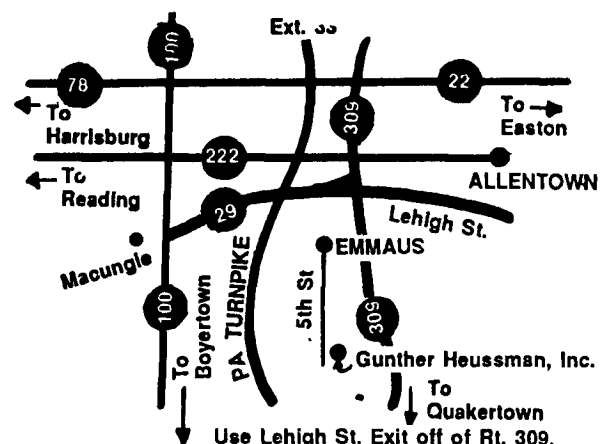

PLOWS

- IH 155 4 Base Roll-Over On-Land Hitch
- IH 720 5x20 Spring Reset
- IH 710 6x16 Spring Trip Onland Hitch
- JD 8450 4 Base Roll-Over
- JD 4200 3 & 4 Base Roll-Over
- JD 2450 5x18 On-Land Hitch
- JD 1450 5x16
- White 588 6x18 Spring Reset, Variable Width, On-Land Hitch

CORN PICKERS

- NI 327 Husking Bed to Fit 2R Pull Type
- NI 324 2RW 12 Roll Husking Bed, Very Nice
- NI 323 1R Corn Picker

NEW ARRIVALS

- Deutz 4 Star Tedder, Like New
- JD 38 Harvester, Exc. Cond.
- IH 710 5x16 Spring Reset Plow
- JD 1219 Mower Conditioner, Like New
- IH 720 6x18 Spring Reset On-Land Hitch Plow
- NH 479 9' Haybine, Fair Rolls, \$900
- IH 710 5x18 Spring Reset, On-Land Hitch Plow

TILLAGE

- JD 340 12' Offset Disc, Like New
- Neimeyer 10' Power Harrow, Excel. Condition
- IH 475 14' Disc Harrow

WE ARE CASH BUYERS FOR CLEAN, LATE MODEL FARM EQUIPMENT