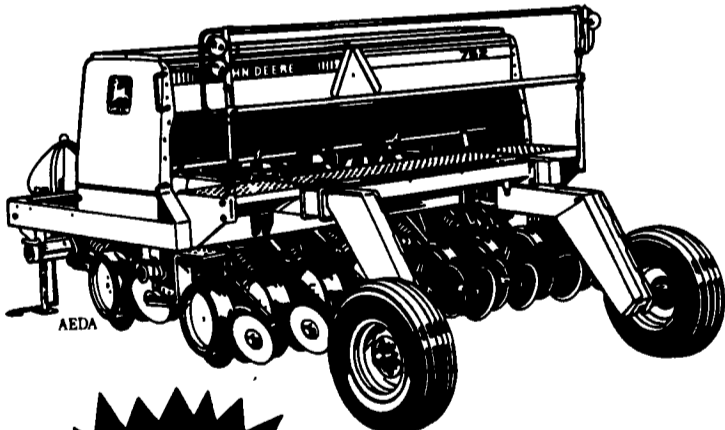

## 'BEST JOHN DEERE 105-200 HP TRACTORS EVER'

- Six 105- to 200-hp tractors
- Fuel-efficient 7.6 L engines
- Automatic-engaging Caster/Action™ MFWD available
- Electronic hitch on the three largest models
- IntelliTrak™ instrumentation
- Clearly the leader...and pulling away! Stop in today and see

Stop in today and name your terms on the equipment you need.

4555 and 3155  
In Stock And  
Available For  
Immediate Delivery!

## 750: THE TRUE NO-TILL DRILL

See it today

Available For Immediate Delivery!

- Seeds into virtually any condition with minimal soil disturbance
- Unprecedented accuracy and depth control
- 10- and 15-foot widths, grain or grain/fertilizer. Two-unit hitch available