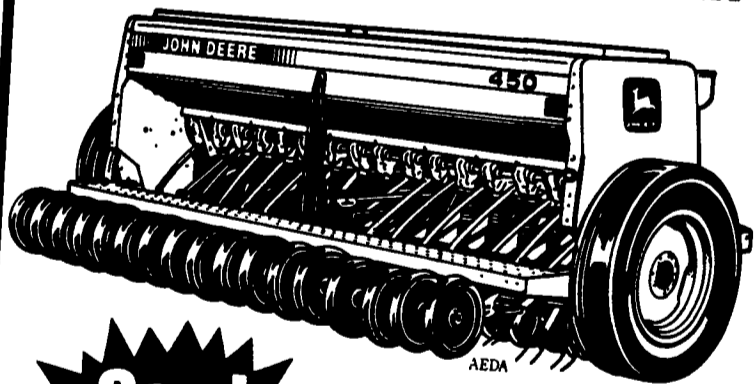

JOHN DEERE

NEW 450 END-WHEEL DRILLS. GOOD THINGS MADE BETTER

Good deal!

Available For Immediate Delivery!

- The improvement on the popular 8000 Series!
- 35-percent greater penetrating force
- Big capacities, including adjustable dividers in grain/fertilizer models. Adjust to hold even more grain

LEHIGH AG EQUIPMENT

RD #6, Allentown, Pa.

215-398-2553

CALL TOLL FREE FROM ANYWHERE IN THE U.S.A.

1-800-DEERE-PARTS or 1-800-333-7372

Hours: Monday Thru Friday, 7:30 to 5:30; Saturday 7:30 to 3:00

SPECIAL HOURS DURING PLANTING SEASON — SUNDAYS 8 to 2!