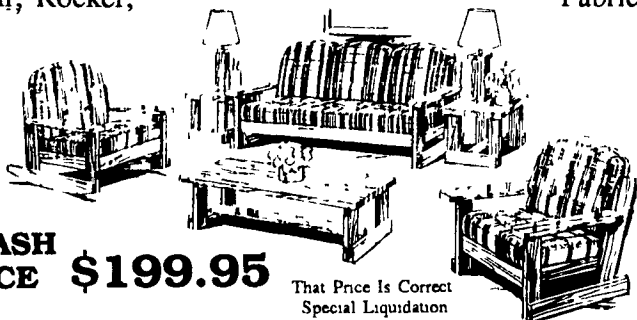

- 30" Height With Shade
- 3 Way Switch

Reg. Ret. \$99.95

OUR CASH PRICE **\$49.95**

★ SPECIAL!
\$19.95

We Have A Great Selection Of Colors In This!

A Best Seller!

Sofa, Chair And Loveseat
Reg. Ret. \$2,136.95

OUR CASH PRICE **\$729.95**

COUNTRY CASUAL LIVING ROOM SUITE

★ SPECIAL!
\$649.95

6 PIECE LIVING ROOM

Yes, You Get It All...
Sofa, Chair, Rocker,
2 End Tables
And A Cocktail Table.

In Pine... Choice Of Fabrics!

OUR CASH PRICE **\$199.95**

That Price Is Correct Special Liquidation For Factory!

Also...6 PC. LIVING ROOM - OUR CASH PRICE **\$329.95**

Bigger Size And Better Fabric.

HUNDREDS OF OTHER ITEMS!

TOP NAME BRAND BEDDING. WE TOLD THE MFG. WE WOULD NOT DISCLOSE NAME BRAND!