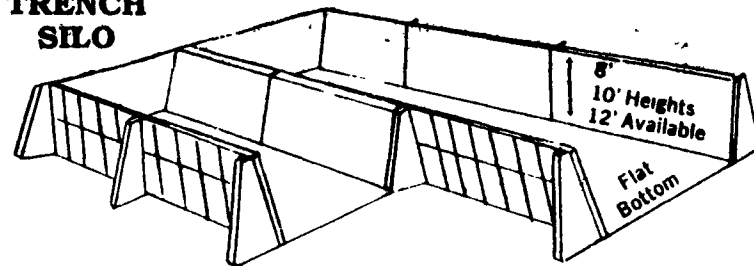

3 SILOS AND UNLOADERS

Two 12x50 Michigan Wax Stone silos, good condition, Bedford County. (814)623-8243.

Van Dale magnematic 360 silo unloader for 22' dia silo, used 1 year, $3,000. Lackawanna Co. 717-587-1725

2 Silomatic Unloaders with electric winches 215-273-9211

We pay top dollar for used Harvestors and Slurrystores. 717-354-4051.

SILO (2) 40'x14' Harvestor with an unloader. Best Offer. 215-795-0400

Silo Staves For Sale. 717-776-6321 or 717-532-3039

Transmission, 4-speed, new, for 1960 to 1969 International 16-17-1800 Load Star $200.00. 717-394-4980.

For Sale: Bunker silos, manure storage pits, retaining walls, floor panels, basement walls. Also offering flat work: foundations, garage, basement, warehouse floors. Conestoga Concrete 717-859-5437

Ribstone 16x70 concrete stave silo. Very reasonable or free for tear-down and removal. Oley, PA. 201-638-8195 9AM-5PM, 201-537-4949 after 6PM.

TRENCH SILO

PANEL-STRUCT, INC.

853 Buchanan Trail East Greencastle, Pa. 17225

(717) 597-4994

CUSTOM DESIGNING FOR YOUR PRE-CAST NEEDS Movable And Expandable - We Deliver And Install

FOR SALE Silo's & Feeding Equipment

- Located At: Newport, PA Perry Co
- 1976 - 20x70 Harvestor - Goliath unloader
- 1978 - 20x50 Harvestor - Hercules unload
- 1972 - 24x60 Madison - Vandale unload
- 1965 - 18x55 Madison - Vandale
- 1989 - 100 ft - Badger Bunk feeder
- 1966 - 60 ft stainless steel trough - shaker feeder
- 1969 - 3000 bu Butler flat bottom
- 1972 - 6 ton Butler hopper bottom

Phone 717-653-8783

UNADILLA WOOD SILOS Sales & Service Leasing Available

Silo Roofing
Wooden Silo Liners
Distributors and Pipes
Wood Feed Carts
Hay Racks
Silo Homes
Used Silos When Available

12" Goosenecks Installed On Sealed Silos

DANIEL S. STOLTZFUS
R.D. 2, Narvon, PA 17555
717-354-4374