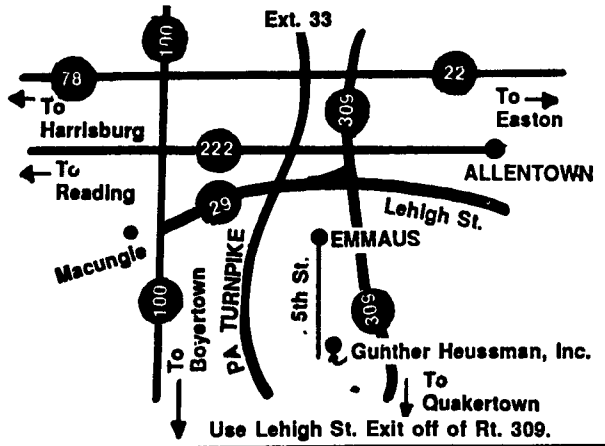

WE ARE CASH BUYERS FOR CLEAN, LATE MODEL FARM EQUIPMENT