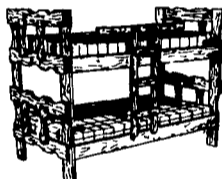

COUNTRY
CASUAL
LIVING
ROOM SUITE

★ SPECIAL!
\$649.95

EARLY AMERICAN GROUP

Sofa,
Loveseat
And Chair
Button Tufted In
Pillow Arm Style
With Attached
Cushions.

We Made A Heck Of A Deal On This One!

Reg.
Reg. \$1,889.95

OUR CASH PRICE
\$549.95

DEALER
REFUSAL!

BUNK BEDS

Ladder, Safety Rails & Bunkies. Also Breaks
Down To Twin Size Beds.

(Ladder At Foot
of Bunks)

Choice Of
Sculptured
Or Spindle
End In Bookcase
Model

Cut Out Of Heavy Stock