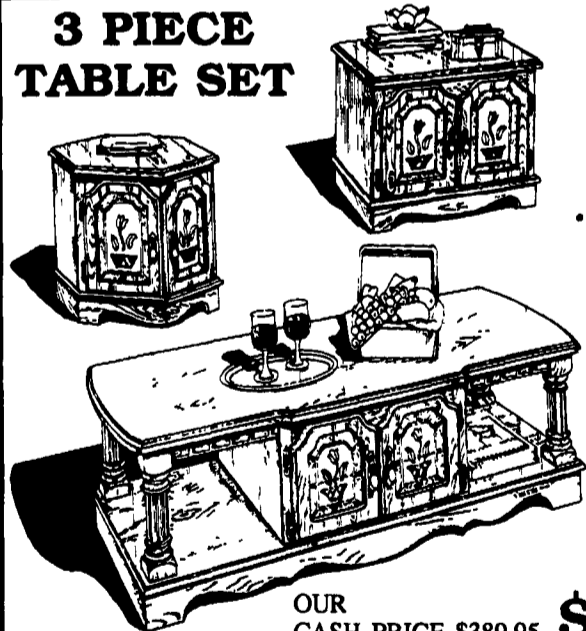

3 PIECE TABLE SET

Discontinued!
DON'T MISS
THIS DEAL!

- Choose Hex or Square End Tables (No Mix & Match)
- Oak Finish
- Doors Have The Look Of Stained Glass

Reg. Ret.
$969.95

★ SPECIAL!
OUR CASH PRICE $389.95 $249.95