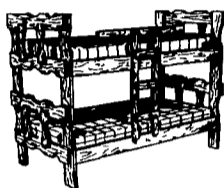

BUNK BEDS

Special Price! Manufacturer's Overrun!

Ladder, Safety Rails & Bunkies. Also Breaks
Down To Twin Size Beds.
Cut Out Of Heavy Stock

Choice Of
Sculptured
Or Spindle
End In Bookcase
Model

Reg.
Retail
$609.95