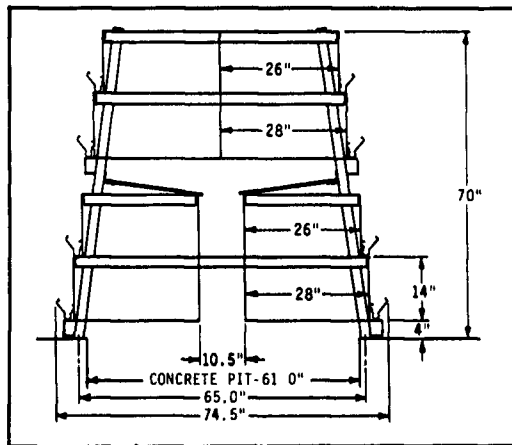

ZIGGY Z SYSTEMS Adjustable Nipple
Waterers On All Partitions
And All Tiers