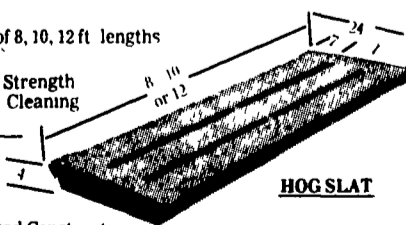

CONCRETE GANG SLATS
for Dairy and Hogs

Slats available in gangs of 8, 10, 12 ft lengths

FEATURES:
• Easy Installation
• Reinforced Construction

- High Strength
- Easy Cleaning

GESTATION TROUGHS AVAILABLE

Also Available: • "H" and "J" Type Feed Bunks
• Horizontal Silo