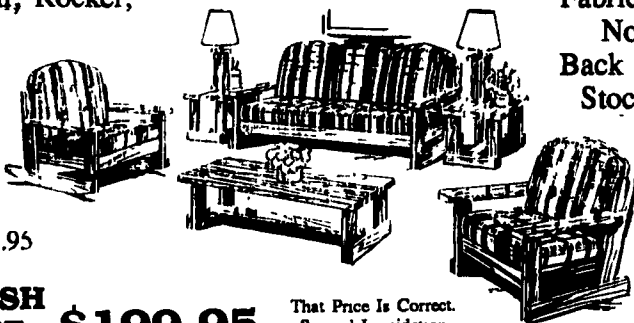

★ SPECIAL!
\$19.95

EARLY AMERICAN SUITE

3 PIECE

Reg. Retail \$1,899.95

OUR CASH PRICE

~~\$699.95~~

★ SPECIAL! **\$599.95**

Also...Sofa And Chair - OUR CASH PRICE **\$399.95**

6 PIECE LIVING ROOM

Yes, You Get It All...

Sofa, Chair, Rocker,

2 End

Tables

And A

Cocktail

Table.

Reg. Retail \$589.95

OUR CASH PRICE **\$199.95**

That Price Is Correct. Special Liquidation For Factory!

Also...6 PC. LIVING ROOM - OUR CASH PRICE **\$329.95**

HUNDREDS OF OTHER ITEMS!

TOP NAME BRAND BEDDING. WE TOLD THE MFG. WE WOULD NOT DISCLOSE NAME BRAND!