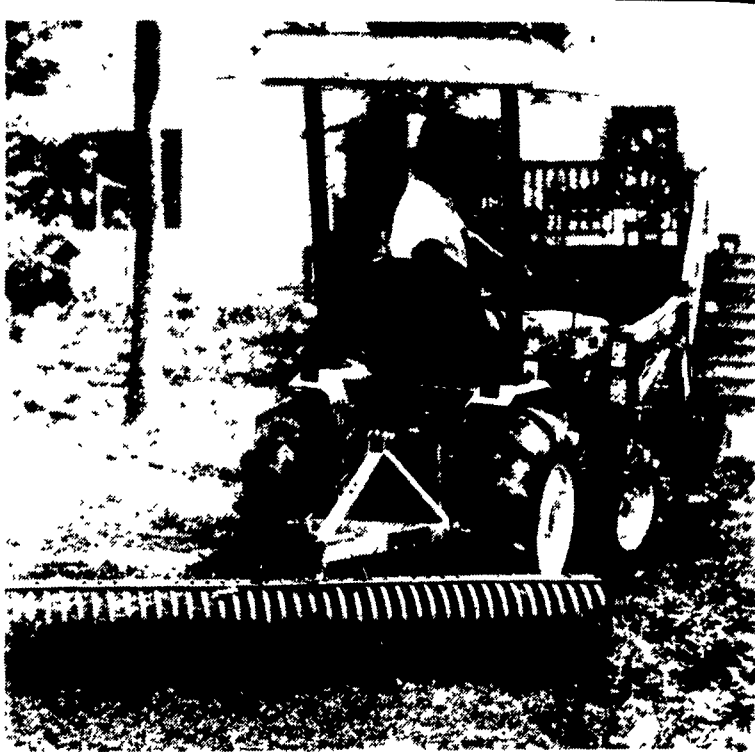

Both tractors are available with either manual 9-speed transmissions or hydrostatic drive. Power steering is standard on the other five Ford compact diesel tractors.

The new hydrostatic power steering option makes the 1120 and 1220 easy to operate, especially when implements and attachments are used. "Even these

small units can do a tremendous amount of work with our selection of implements and attachments," said Ford New Holland product manager Dave Schleppe. "And with the power steering option, the operator gets excellent maneuverability and control to get all sorts of tasks completed easier and faster."

Summer mowing and winter snow clearance are probably the most common jobs home owners find for the compact 1120 and 1220 tractors, according to Schleppe. Power steering makes these and other jobs a lot easier in close-quarter maneuvering.