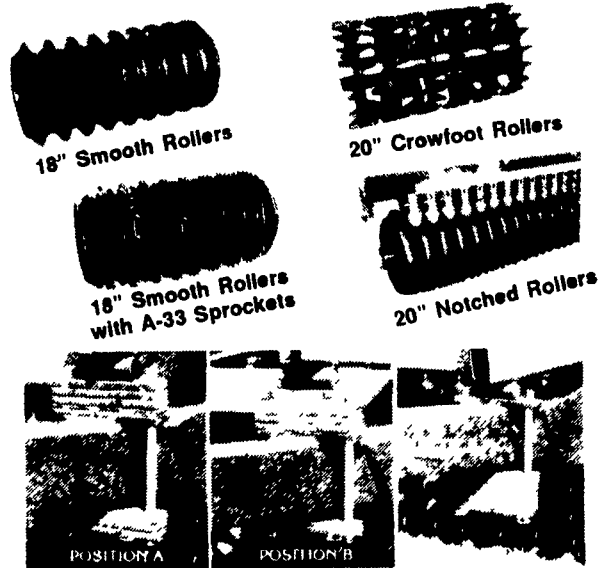

NEW X-FOLD PULVERIZERS

Choice of Four Styles of Roller Wheels

Hitch Adjustment

The pulverizer has been a basic tool for nearly 100 years and Brillion has been building them since 1895. Look at these features:

- Automatic Transport Lock
- Telescoping Drawbar
- Hitch Adjustment
- Cost Efficient-Energy Savings
- Floating Wings
- Narrow Transport Width

Another outstanding feature of BRILLION's X-Fold Pulverizers is the Hitch Adjustment. The pulverizer drawbar can pivot vertically in field position. Three thicknesses of shims are provided on the braces on each side of the drawbar ($\frac{1}{8}$ ", $\frac{1}{4}$ " & $\frac{1}{2}$ "). These shims are used to limit soil pushing in front of the rollers.

KEN CLUGSTON
(717) 665-6775

CRAFT-BILT CONSTRUCTION INC.

FARM-HOME BUILDING
1242 Breneman Road
MANHEIM, PA. 17545
PH: (717) 665-4372

BUILDING & REMODELING FOR —
DAIRY RESIDENTIAL
SWINE POLE BUILDINGS
BEEF STORAGE

LET AgTec
HANDLE ALL
YOUR
SPRAYING
NEEDS

$5,950

Leasing
Also
Available

give your vegetables wrap around protection

AgTecs rotating vegetable head gives complete coverage with wrap around protection. 190 MPH Air Stream carries mist-size droplets that penetrate and cling, even to the undersides of leaves. Without leaving the tractor seat you can rotate the head 270° to spray with the wind and adjust the deflector for widths up to 60 feet, with AgTec low volume efficiency you'll reduce chemical and fuel costs, and spray more acres a day. The rotating head is available in 3 pt hitch and pull-type AgTec sprayers with PTO-drive.

Lancaster County's Only Dealer Specializing in
Sprayer Sales & Service

LESTER A. SINGER

96 E. Ronks Rd Ronks, PA 17572
(717) 687-6712 1-800-456-5250
Mon-Fri, 8 to 5, Sat, 9 to 12

CONTACT YOUR BRILLION DEALER FOR DETAILS: