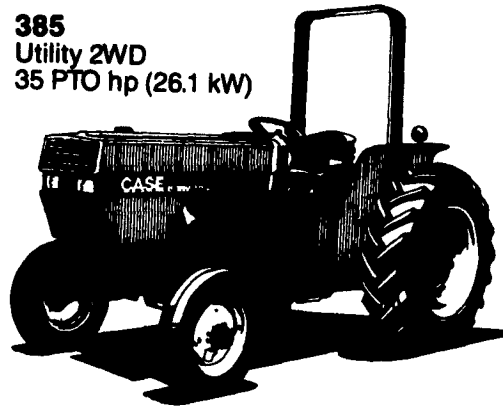

You've never seen so much in a tractor until you've seen the Case IH 85 Series

You'll get more comfort, more productivity and versatility features than ever, starting with the new air conditioned Case IH cab, deluxe 4-way-adjustable fabric seat, roomy off-the-deck console controls and unrestricted visibility. There's a smooth-working 8F/4R synchromesh transmission — 16F/8R power shift available for all models. Take your choice of row crop, low-profile, utility, heavy-duty cast and center line MFD axles (row crop axle and MFD for the 585/685/885). Any way you look at it you get more tractor for your money with a Case IH 85 Series Tractor.

385
Utility 2WD
35 PTO hp (26.1 kW)

485
Utility 2WD
42 PTO hp (31.3 kW)

585
Row Crop 2WD
52 PTO hp (38.7 kW)

885
Row Crop 2WD
72 PTO hp (54.0 kW)

685
Row Crop 2WD
62 PTO hp (46.2 kW)

*See the one
for you today.*