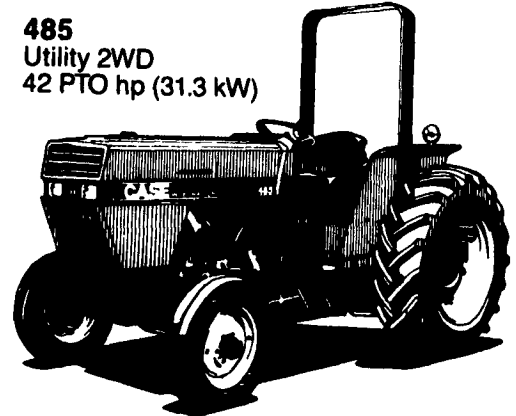

You've never seen so much in a tractor until you've seen the Case IH 85 Series

You'll get more comfort, more productivity and versatility features than ever, starting with the new air conditioned Case IH cab, deluxe 4-way-adjustable fabric seat, roomy off-the-deck console controls and unrestricted visibility. There's a smooth-working 8F/4R synchromesh transmission — 16F/8R power shift available for all models. Take your choice of row crop, low-profile, utility, heavy-duty cast and center line MFD axles (row crop axle and MFD for the 585/685/885). Any way you look at it you get more tractor for your money with a Case IH 85 Series Tractor.

385
Utility 2WD
35 PTO hp (26.1 kW)

485
Utility 2WD
42 PTO hp (31.3 kW)

585
Row Crop 2WD
52 PTO hp (38.7 kW)

885
Row Crop 2WD
72 PTO hp (54.0 kW)

685
Row Crop 2WD
62 PTO hp (46.2 kW)

*See the one
for you today.*