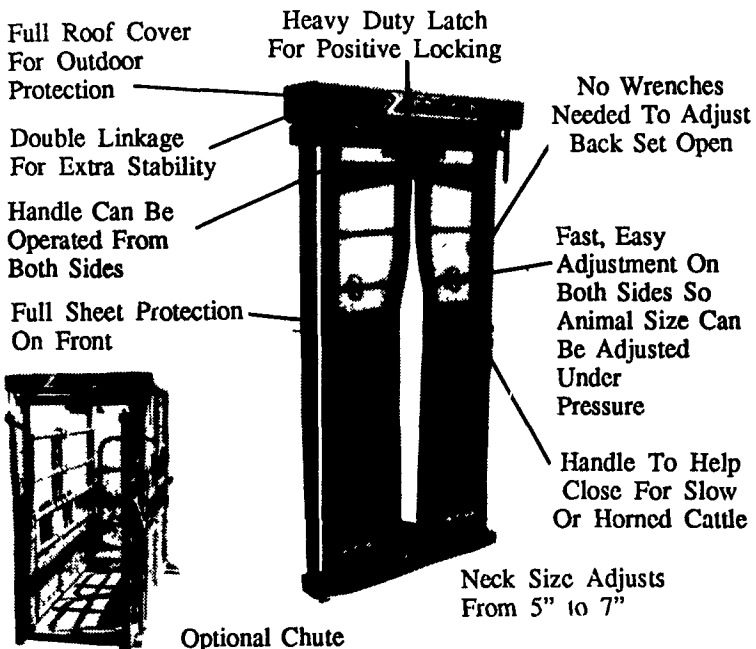

PAUL B. Zimmerman INC.

AUTOMATIC HEADGATE

PAUL B. ZIMMERMAN, INC.

Call or Write For Additional Information And Your Nearest Dealer

295 Woodcorner Rd. Lititz, PA 17543
1 Mile West of Ephrata
Phone: 717-738-1121