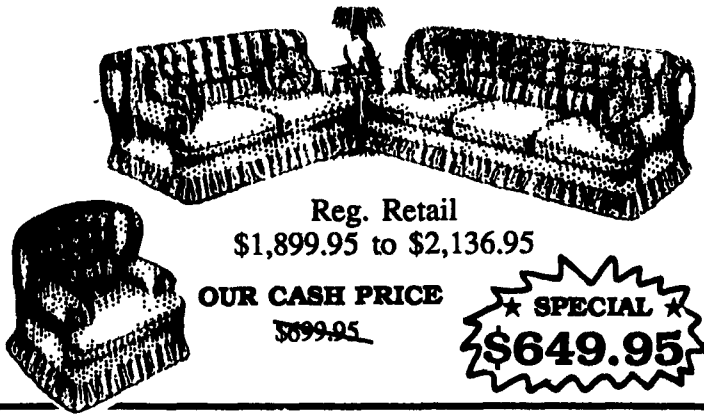

UNCLAIMED FREIGHT CO. AND LIQUIDATION SALES INC.

Get The Most For Your Hard Earned-Money...
Shop And Save At Unclaimed Freight Co!

3 PIECE LIVING ROOM SUITE

Sofa, Chair And Loveseat
Choose From Two Of Our Most Popular Sets... While Our Selection Is At Its Best!

HURRY! SPECIAL SALE EXTENDED!

Reg. Retail \$1,899.95 to \$2,136.95

OUR CASH PRICE ~~\$899.95~~

★ SPECIAL ★
\$649.95

Also...Sofa And Loveseat...OUR CASH PRICE **\$529.95**

Liquidating For Manufacturer!

5 PIECE DINETTE