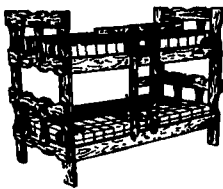

Table Plus 4 Upholstered Chairs

Reg. Retail \$389.95

OUR CASH PRICE
\$119.95

7 PIECE DINING ROOM - Larger Model
OUR CASH PRICE - **\$169.95**

BUNK BEDS

Special Price! Manufacturer's Overrun!

Ladder, Safety Rails & Bunkies. Also Breaks Down To Twin Size Beds.

Cut Out Of Heavy Stock

Choice Of Sculptured Or Spindle End In Bookcase Model

Reg. Retail \$609.95

(Ladder At Foot of Bunks)

BOOKCASE BUNK

REGULAR SCULPTURED BUNK

OUR CASH PRICE **\$185.00** **\$165.00**

Manufacturer's Liquidation!