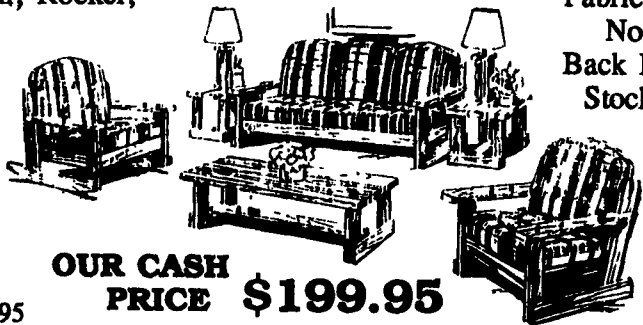

OUR CASH PRICE ~~$589.95~~
$199.95

Reg. Retail $589.95

That Price Is Correct. Special Liquidation For Factory!