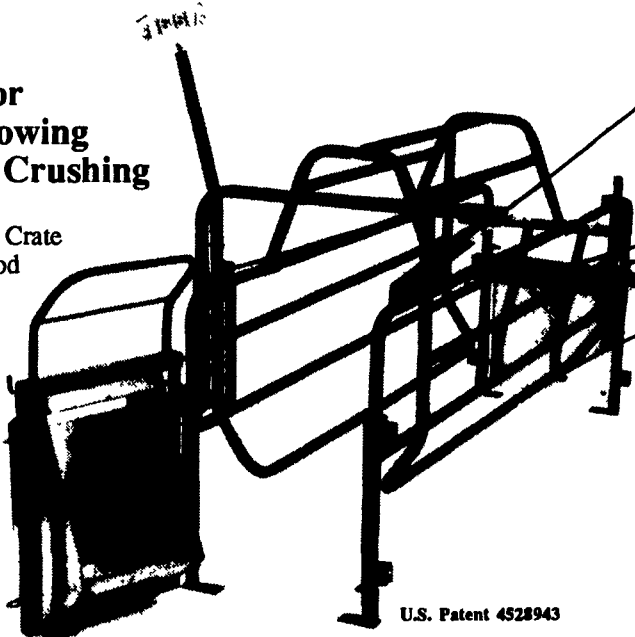

# ORK CONGRESS

21st Penn Harris Motor Lodge

**THE ORIGINAL**

**PROCTOR CRATE**

**COME  
AND  
SEE!**

### Hog Slat Proctor Hydraulic Farrowing Crate Prevents Crushing

The Proctor Farrowing Crate is a new, proven method of virtually eliminating crushing - without uncomfortable bars and restricted access to teats. Put the latest technology to work for you - and see your investment returned with more healthy pigs to market.

U.S. Patent 4528943

- Unique Hydraulic Cylinder allows the crate's sides to expand to meet the sow's needs, then lowers her slowly and gently to the floor.
- Adjustable Rump Guard expands safe area, protects pigs at birth.
- Expanding sides enable even the largest sows to nurse in comfort. Sides hang close to the sow, creating a larger safe area.
- No obstructing lower bar - even the smallest pigs get a full feed.