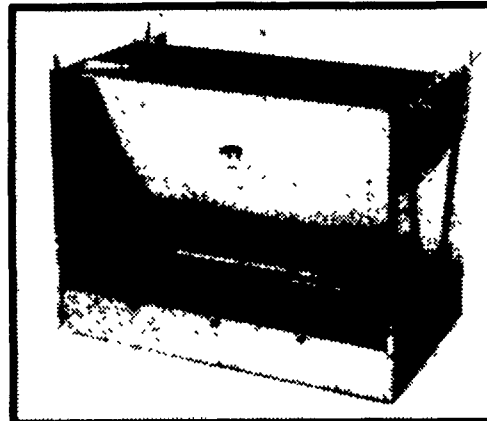

US Patent 4306518

QUALITY EQUIPMENT BUILT TO LAST

DUNTY

SYSTEMS INC.

Hours: Monday - Friday 7:00 AM - 4:30 PM
Saturday 8:00 AM - 12 Noon

PHONE: (717) 274-3488