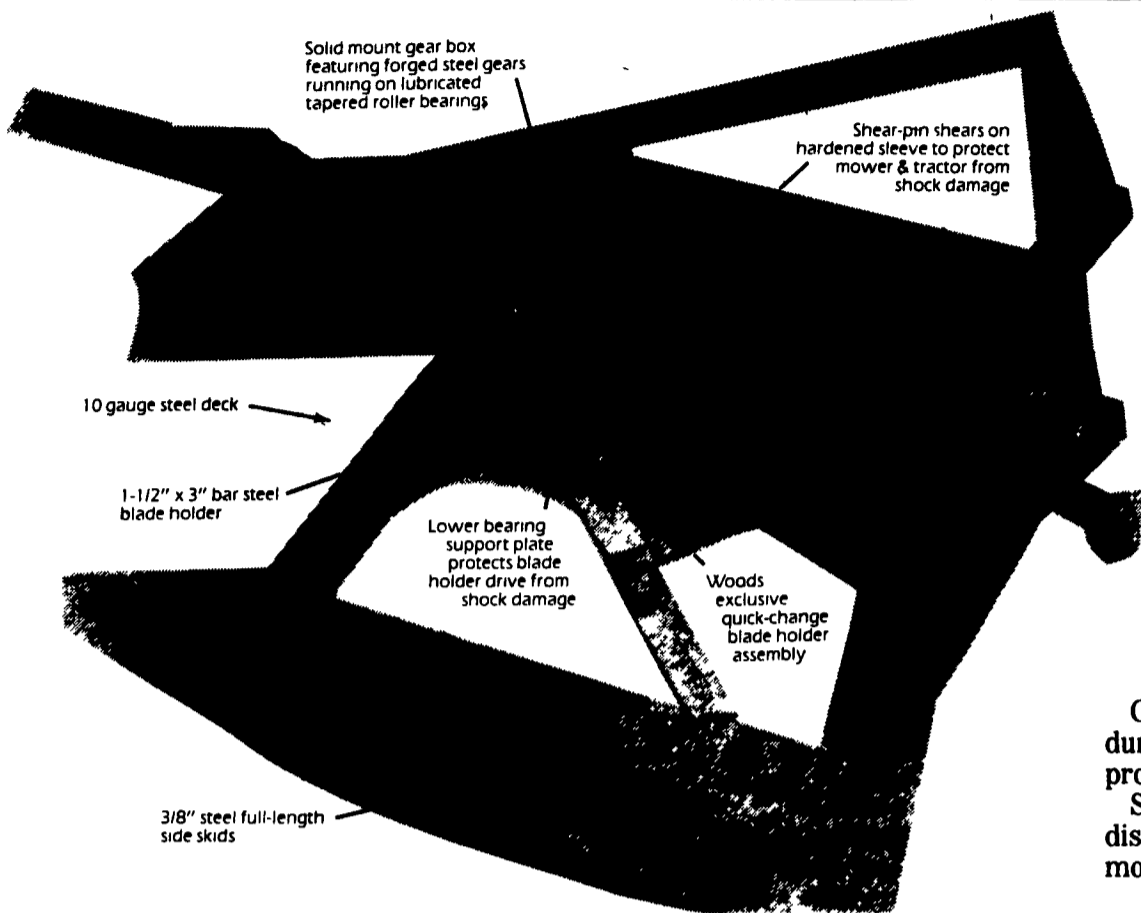

## Worth More In The Long Run

Woods' M5 Dixie Cutter cuts and shreds a five foot swath. It has a direct gear drive with a heavy-duty gear box and is available in models for rear-mounting on 3-point hitch, fast-hitch or AC snap-coupler.

See your Woods' dealer for a demonstration soon, and discover for yourself why we say Woods' mowers are worth more in the long run.

**Model H-D315** — A heavy-duty mower for big area work. Cuts a 15 ft. swath. Mows up to 13 1/2 acres per hour. Heavier, stronger than previous Batwing® models.