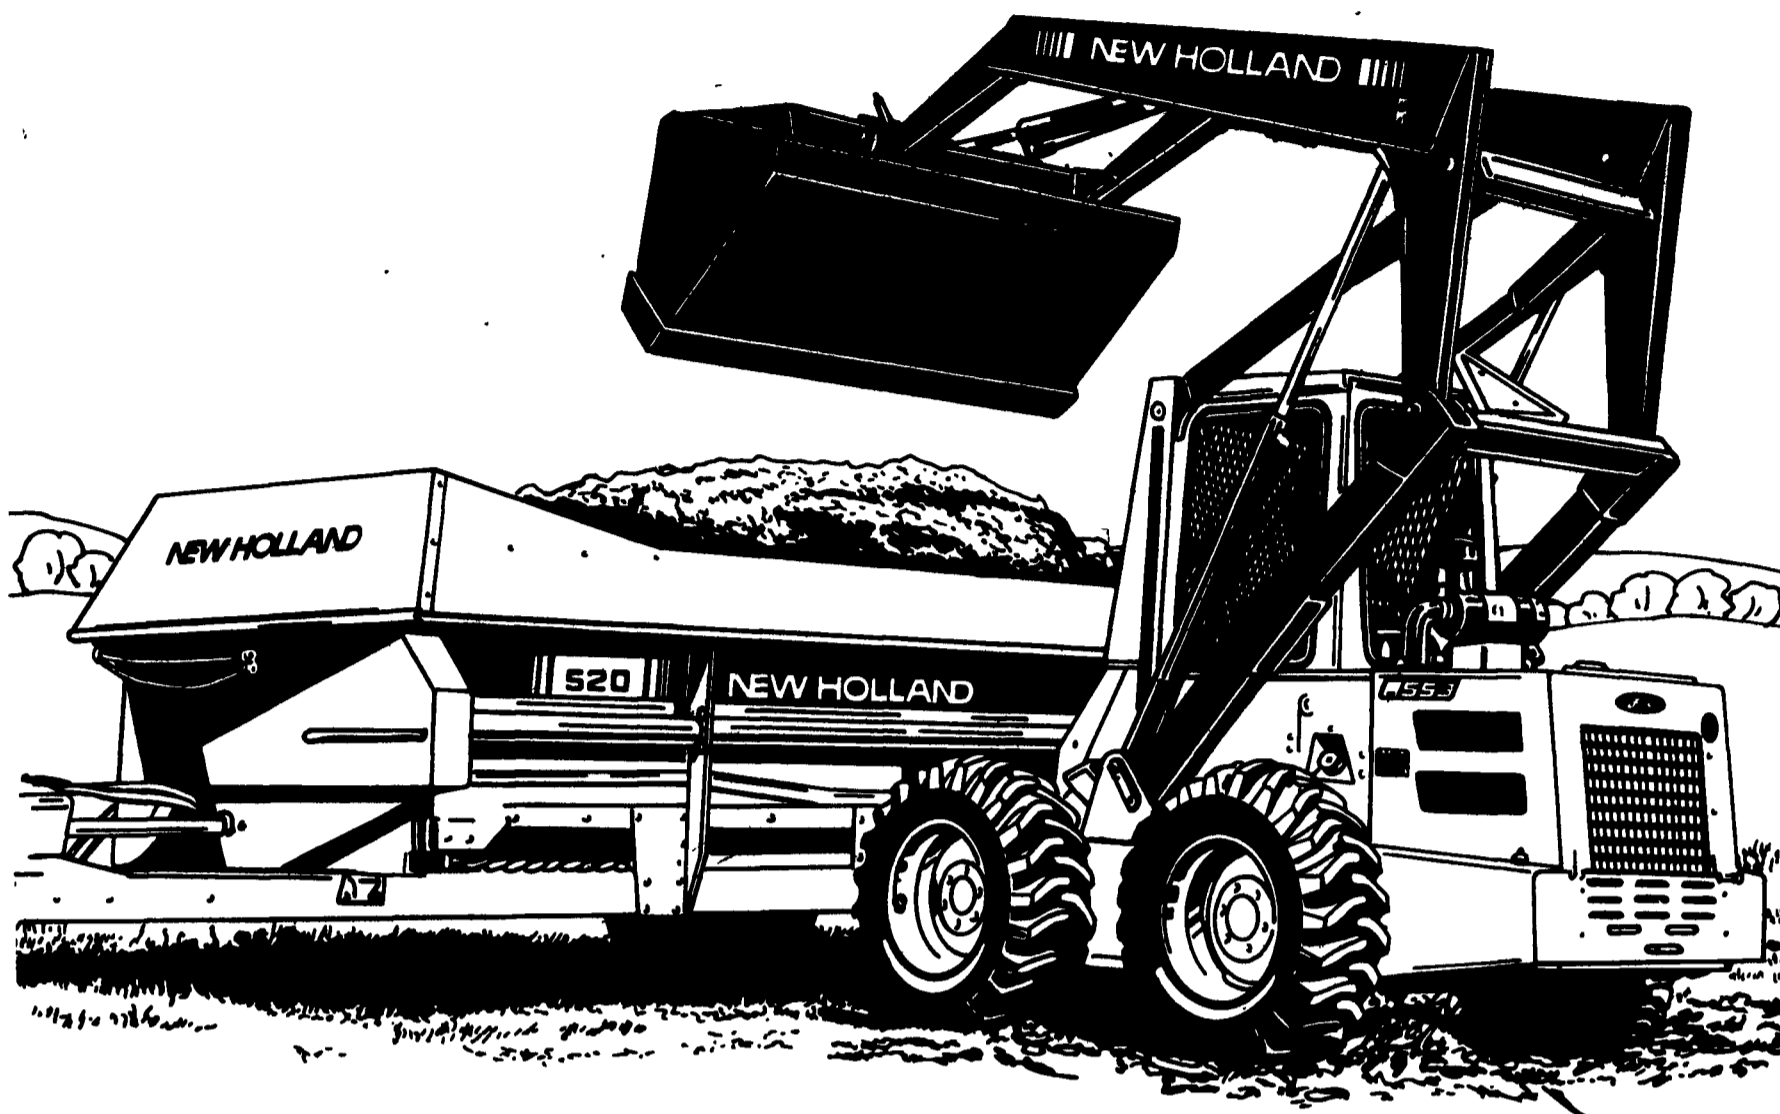

# More stability, less spillback

New Holland L-550 Series skid-steer loaders handle loads with greater efficiency. Model L-550 loaders are highly maneuverable, and can lift up to 1,700 pounds (SAE). Their longer wheelbase lends greater stability and the exclusive boom lift linkage lets

you put the load right where you want it. A faster boom cycle time speeds up your loading and unloading jobs. High performance is a standard with New Holland loaders. Stop in and run one today.

**Waiver Of Finance  
On New Hay And  
Forage Equipment  
Until  
March 1, 1990**