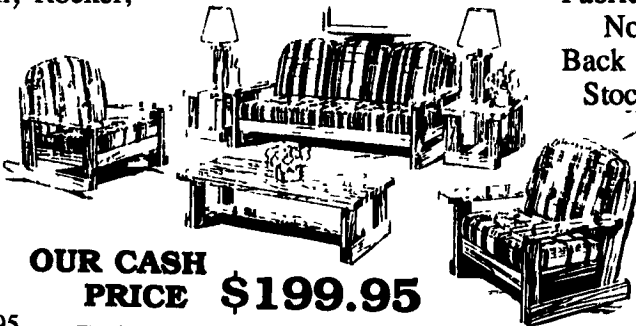

UNCLAIMED FREIGHT CO. AND LIQUIDATION SALES INC.

Get The Most For Your Hard Earned-Money...
Shop And Save At Unclaimed Freight Co!

3 PIECE LIVING ROOM SUITE

Sofa, Chair And Loveseat
Choose From Two Of Our Most Popular Sets... While Our Selection Is At Its Best!

Reg. Retail
\$1,899.95 to \$2,136.95

OUR CASH PRICE
~~\$699.95~~

★ SPECIAL ★
\$649.95

Also...Sofa And Loveseat...OUR CASH PRICE **\$529.95**

6 PIECE LIVING ROOM

Yes, You Get It All...
Sofa, Chair, Rocker,
2 End Tables
And A Cocktail Table.

In Pine... Choice Of
Fabrics!
Now
Back In
Stock!

OUR CASH PRICE
\$199.95

Reg. Retail \$589.95

That Price Is Correct. Special Liquidation For Factory!

BUNK BEDS

Special Price! Manufacturer's Overrun!

Ladder, Safety Rails & Bunkies. Also Breaks
Down To Twin Size Beds.
Cut Out Of Heavy Stock