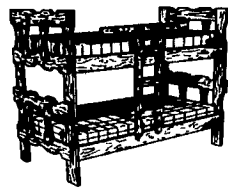

In Pine... Choice Of
Fabrics!
Now
Back In
Stock!

OUR CASH PRICE
\$199.95

Reg. Retail \$589.95

That Price Is Correct. Special Liquidation For Factory!

BUNK BEDS

Special Price! Manufacturer's Overrun!

Ladder, Safety Rails & Bunkies. Also Breaks
Down To Twin Size Beds.
Cut Out Of Heavy Stock

Choice Of
Sculptured
Or Spindle
End In Bookcase
Model

Reg.
Retail
\$609.95

(Ladder At Foot
of Bunks)

BOOKCASE
BUNK

REGULAR
SCULPTURED BUNK

OUR CASH PRICE **\$185.00** **\$165.00**

Liquidating For Manufacturer!