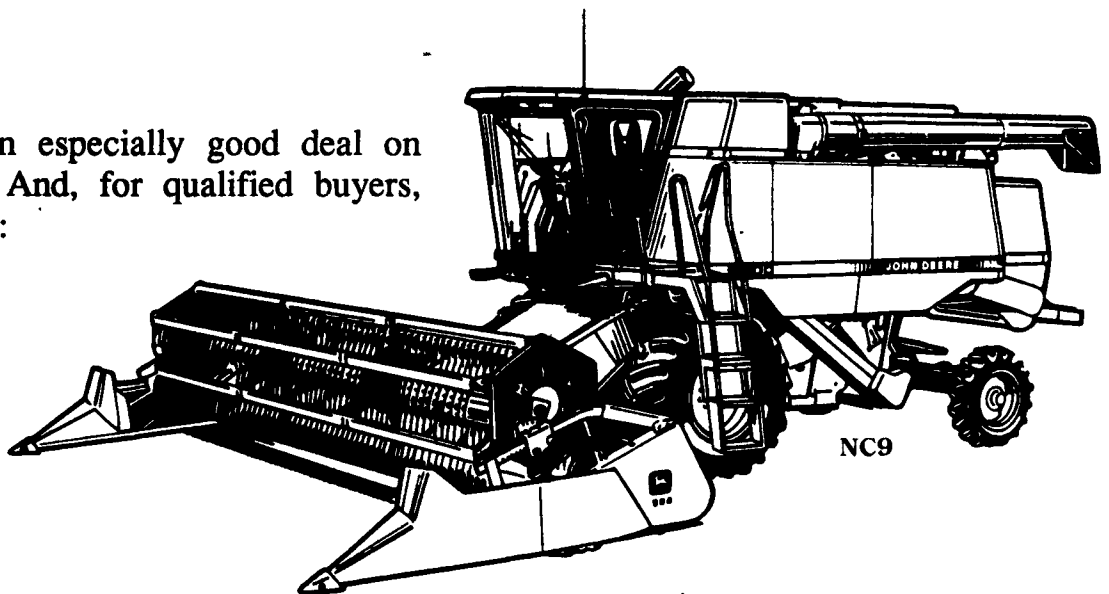

LEADERSHIP AT WORK

LEHIGH AG EQUIPMENT

RD #6, Allentown, Pa.

215-398-2553

CALL TOLL FREE FROM
ANYWHERE IN THE U.S.A.

1-800-DEERE-PARTS or 1-800-333-7372

Hours: Monday Thru Friday, 7:00 to 5:30; Saturday 7:00 to 3:00