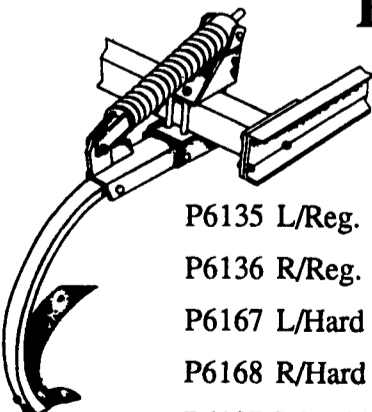

GLENCOE SOIL SAVER® PARTS

	SAVE OVER 40%
P6135 L/Reg. Point...$ 7.92	$4.21
P6136 R/Reg. Point	
P6167 L/Hard Point...$13.20	$7.43
P6168 R/Hard Point	
P6137 L/Moldboard...$12.87	$6.18