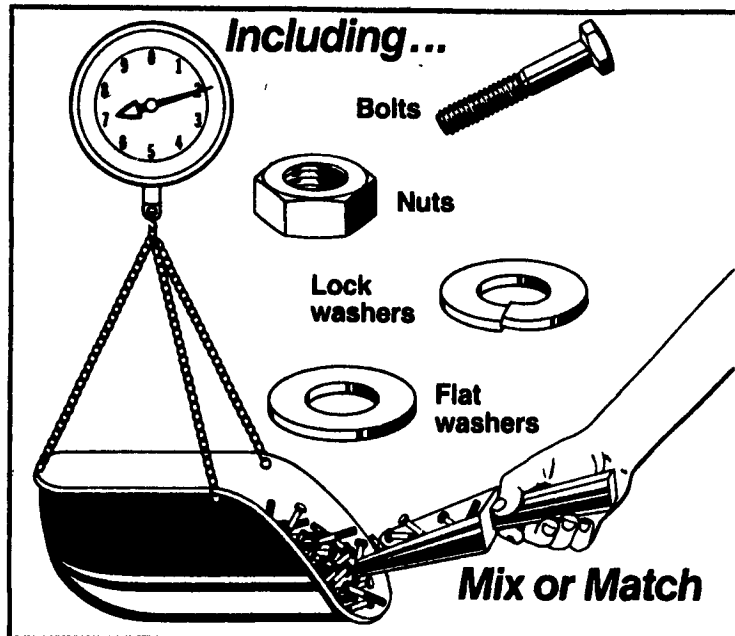

GRADE BOLTS

Only 99¢ per pound

Stock up your home shop now!

CAM SPRAY HI PRESSURE WASHERS

SPECIAL \$699

- 1200 P.S.I.
- 3.0 GPM
- 20' Hose
- 3 Plunger Pump
- Trigger Attached

- Soap Control From Gun
- 3.5 H.P. Honda
- Oil Shut Down
- Overhead Cam

- 40' Hose
- 5 Plunger Pump
- 11 H.P. Honda Engine

ONLY

List \$2,299

\$1,485

Save Up To 40%

On A Winning Combination From

 And Messick Farm Equipment

American Made
Roller Chain
10-ft. roller chains