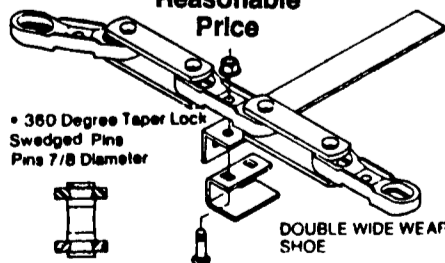

## SPECIAL SALE

- Heaviest Chain On The Market At A Reasonable Price

• 360 Degree Taper Lock Swaged Pins Pins 7/8 Diameter

DOUBLE WIDE WEAR SHOE

All types of chain available FULL LINE BARN EQUIP. SALES & SERVICE  
1820 Millcreek Road, York, PA 17404  
(717) 292-6668