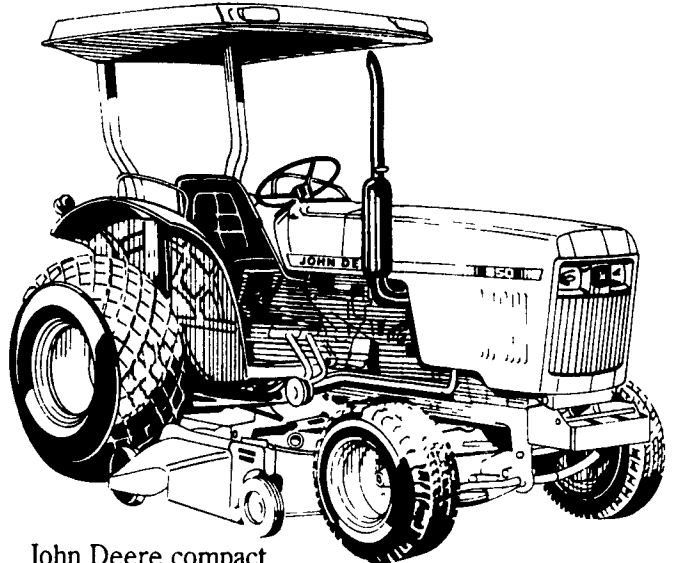

IMPLEMENTS

- Wic Bedding Chopper
- Gehl 12 Ton Running Gear, Single Axle
- Midwest Dump Cart
- N.H. 310 Baler w/Thrower
- Gehl FB99 Forage Blower
- Martin 2100 Vanguard Spreader
- Oliver 242 Disk Harrow 10'
- Lely 7' Disk Mower 3 Pt.
- Knight Little Auggie Mixer Feeder
- D130 Backhoe Fits Skid Loader
- Case Garden Tractors
- Beck 5 Ton Utility Trailer
- Badger Forage Box w/Roof
- Hesston 10' Hydraswing Mower
- Woods Belly Mower
- N.H. 519 Manure Spreader

Coming...
Open House Week Of Feb. 5-9

A.L. HERR & BRO.

Park Ave., Quarryville, PA 17566
(717) 786-3521
We Ship Parts U.P.S.

SALE SALE SALE
John Deere Compact Diesels

John Deere compact diesels come in five models — 16- to 37-hp — so you can match horsepower to your needs. All are packed with big-tractor performance features that make them small giants on any big job. 8-speed transmission, 540-rpm rear PTO, Category 1 three-point hitch, differential lock. More than 50 capacity-matched attachments to keep the tractor you buy busy year-round. See us for a test drive soon.

Lowest Prices Of The Year
On All 850, 950 & 1050 Tractors In Inventory
WHILE SUPPLIES LAST!
One Left Of Each Model!

- 850 MFWD w/Turf Tires..... \$8,595
- 950 MFWD w/Turf Tires..... \$11,095
- 1050 MFWD w/Ag Tires..... \$12,295

USED EQUIPMENT TRACTORS

- JD 4440 w/sound guard cab & quad range trans.
- JD 4440 row crop tractor w/cab, air, power shift trans., 20.8x38 tires
- JD repossessed 210C Backhoe Loader w/4WD & cab
- IH 544 tractor w/loader