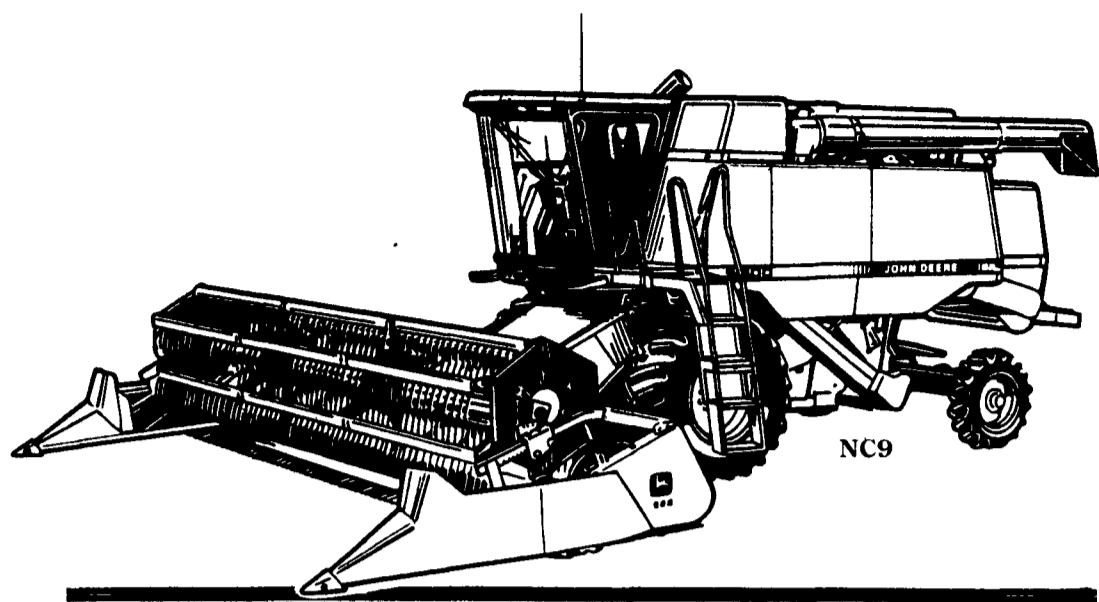

GOOD DEALS
from a Good Dealer

The Sooner You Buy. The Better Your Deal.

John Deere Maximizer™ combines . . .
Right now, we can help you harvest an especially good deal on new John Deere Maximizer™ combines. And, for qualified buyers, special financing can save you even more:

- Finance Charge Waiver until the first of the combine use season, when interest will begin to accrue, OR
- Fixed Rate Financing, as low as 8.5% APR, OR
- Big Cash Discounts for cash buyers.

LEADERSHIP AT WORK™