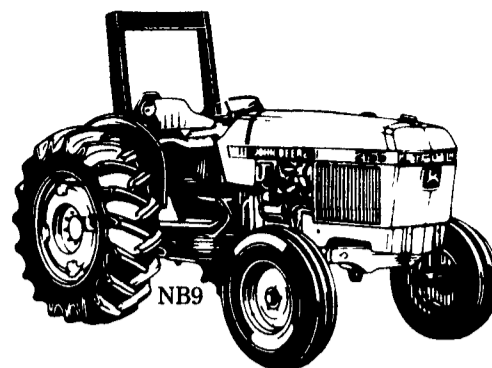

GOOD DEALS
from a Good Dealer

The Sooner You Buy. The Better Your Deal.

John Deere Maximizer™ combines . . .
Right now, we can help you harvest an especially good deal on new John Deere Maximizer™ combines. And, for qualified buyers, special financing can save you even more:

New John Deere 2155

Reverse Transmission, 3-Point Hitch,
Regular Front Axle, 16.9x28 And
7.50x16 Tires, Ideal Loader Tractor

USED TRACTORS

- JD 4440 — Power Shift, 20.8x38 Radials... Clean Tractor!
- JD 4450 MFWD — Power Shift, 20.8x38, Full Weights, Very Clean!