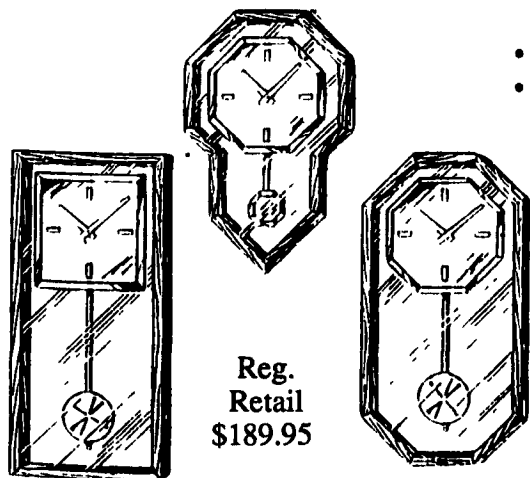

BUNK BEDS

(Ladder At Foot of Bunks)

Special Price! Manufacturer's Overrun!

Ladder, Safety Rails & Bunkies. Also Breaks Down To Twin Size Beds.

Cut Out Of Heavy Stock

Choice Of Sculptured Or Spindle End In Bookcase Model

Reg. Retail
\$609.95

REGULAR SCULPTURED BUNK

OUR CASH PRICE **\$185.00** **\$165.00**

HUNDREDS OF OTHER ITEMS!

Liquidating For Manufacturer!

5 PIECE DINETTE Table Plus 4 Upholstered Chairs

Reg. Retail \$389.95

OUR CASH PRICE
\$119.95

7 PIECE DINING ROOM - Larger Model
OUR CASH PRICE - **\$169.95**

DESIGNER MIRRORED CLOCKS

- Solid Oak Frames
- Beveled Mirror Glass

Your Choice
\$49.95

★ SPECIAL ★
\$35.00

TOP NAME BRAND BEDDING. WE TOLD THE MFG. WE WOULD NOT DISCLOSE NAME BRAND!

MATTRESS & FOUNDATION

Single...Reg. Ret. \$189.95..... OUR CASH PRICE \$79.95
Double...Reg. Ret. \$289.95..... OUR CASH PRICE \$89.95
Queen...Reg. Ret. \$529.95..... OUR CASH PRICE \$129.95

MATTRESS & BOX SPRING... FULL WARRANTY!