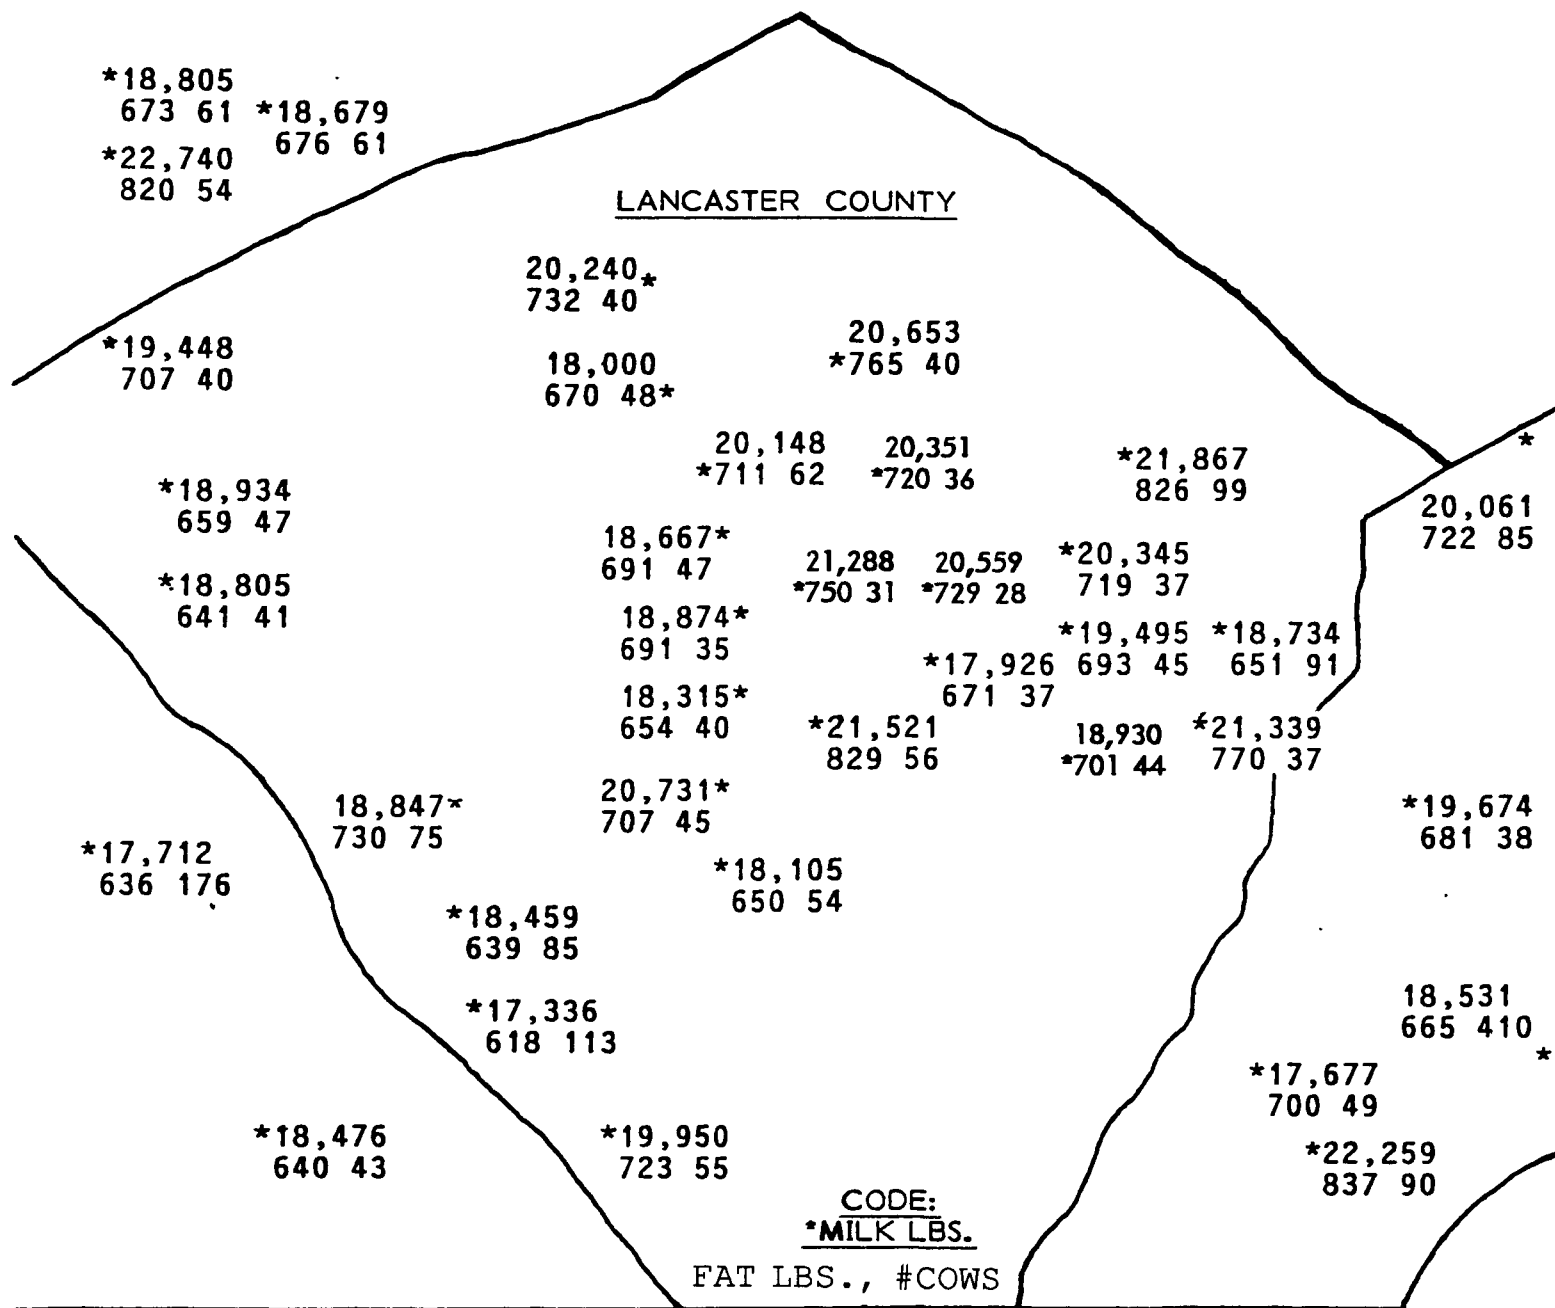

"QUALITY HERD MANAGEMENT" AND "PURINA PRODUCTS AND PROGRAMS"

*23,100
820 60

*21,700
775 50

*18,805
673 61

*22,740
820 54

*18,679
676 61

YIELD "PROFIT THRU PERFORMANCE."

THESE HERDS, SERVICED BY LANCASTER AREA PURINA DEALERS, INCREASED PRODUCTION AND CONTROLLED FEED COST BY USING A SPECIFIC, RESEARCH PROVEN BALANCE OF: MULTIPLE SOURCE PROTEIN, FERMENTABLE FIBER, MINERALS, VITAMINS, AND INCREASE ENERGY FROM ADDED FAT.

**CONTACT YOUR LOCAL PURINA DEALER FOR DETAILS ON
"INCREASING PROFITS THRU IMPROVED DAIRY NUTRITION."**

WARRIOR'S MARK FEED CENTER
P.O. Box #130
Warrriors Mark, PA 16877
814/632-5490

FARMER'S UNION CO-OP
30 East Walters Avenue
Greencastle, PA 17225
717/597-3191

DETRICH ELEVATOR, INC.
5458 Cedar St.
Williamson, PA 17270
717/369-3724

WILLIAM GOWER & SON
Rt 1, Box 50
Williamsport, MD 21795
301/582-2818

CHECK-R-BOARD
239 W. Main St.
Knoxville, PA 16928
814/326-4178