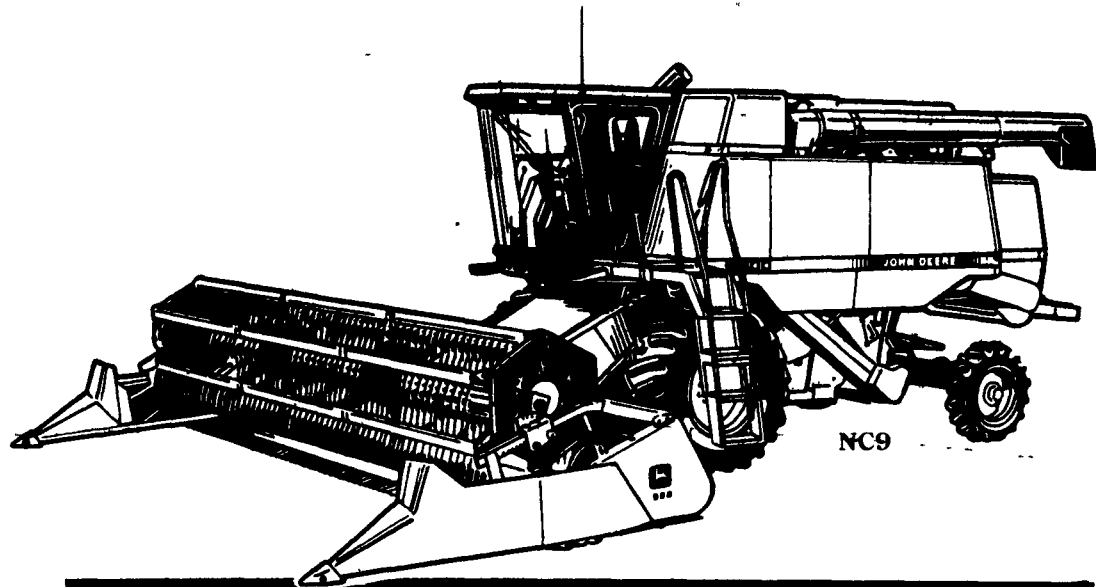

GOOD DEALS
from a Good Dealer

**The Sooner You Buy.
The Better Your Deal.**

John Deere Maximizer™ combines . . .
Right now, we can help you harvest an especially good deal on new John Deere Maximizer™ combines. And, for qualified buyers, special financing can save you even more:

- Finance Charge Waiver until the first of the combine use season, when interest will begin to accrue, OR
- Fixed Rate Financing, as low as 8.5% APR, OR
- Big Cash Discounts for cash buyers.

LEADERSHIP AT WORK