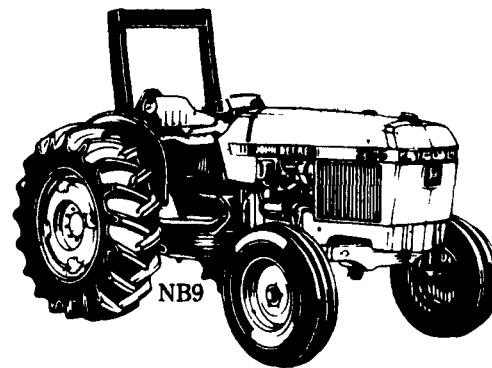

**GOOD DEALS**  
*from a Good Dealer*

**The Sooner You Buy.  
The Better Your Deal.**

John Deere Maximizer™ combines . . .  
Right now, we can help you harvest an especially good deal on new John Deere Maximizer™ combines. And, for qualified buyers, special financing can save you even more:

**New John Deere  
2155**

Reverse Transmission, 3-Point Hitch,  
Regular Front Axle, 16.9x28 And  
7.50x16 Tires, Ideal Loader Tractor

**USED TRACTORS**

- JD 4440 — Power Shift, 20.8x38 Radials... Clean Tractor!
- JD 4450 MFWD — Power Shift, 20.8x38, Full Weights, Very Clean!