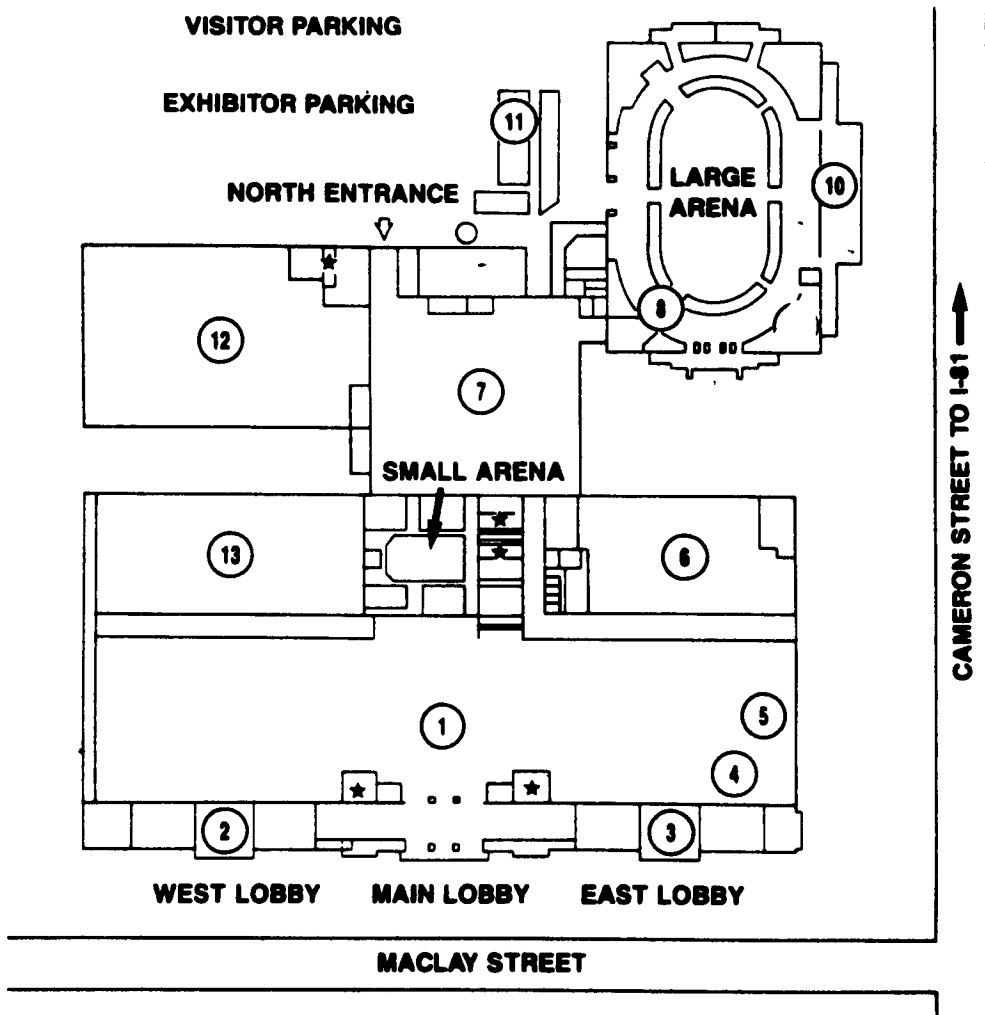

# State Farm Show Complex, 2301 North Cameron Street, Harrisburg

- 1 - MAIN EXHIBIT BUILDING  
.....COMMERCIAL EXHIBITS
- 2 - WEST LOBBY  
.....EXHIBITS
- 3 - EAST LOBBY  
.....EXHIBITS
- 4 - CHURCH STANDS  
.....FOOD
- 5 - COMMODITY STANDS  
.....FOOD
- 6 - EAST BUILDING  
.....POULTRY
- 7 - NORTH BUILDING  
.....DAIRY CATTLE
- 8 - LOWER CONCOURSE  
.....EXHIBITS
- 10 - UPPER CONCOURSE  
.....EXHIBITS
- 11 - OUTSIDE BOOTHS  
.....EXHIBITS
- 12 - NORTHWEST BUILDING  
.....HORSES & BEEF CATTLE
- 13 - WEST BUILDING  
.....SHEEP & HOGS

CAFETERIA, OFFICES & MEETING ROOMS

PENNSYLVANIA FOOD PANTRY, ROOM A

2nd FLOOR OVER LOBBY

**\*\*Note: The only places with 2 levels are arena and MacLay Street side (Lobby).**