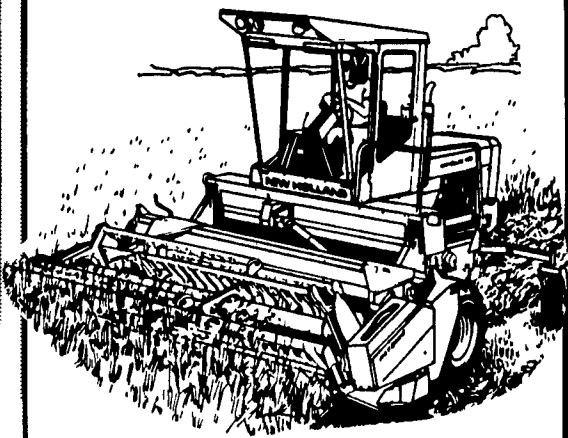

NOW IS THE TIME!

NH 1499 MOWER-CODITIONER
Cut Low, Clean With On-The-Go Hyd. Angle Cutter Bar

ONE ONLY \$29,985 Demo 219 Hrs.

HAY & FORAGE EQUIPMENT SALE

★ 0% Financing For 18 Months ★
Or Waiver Til 6/1/90!