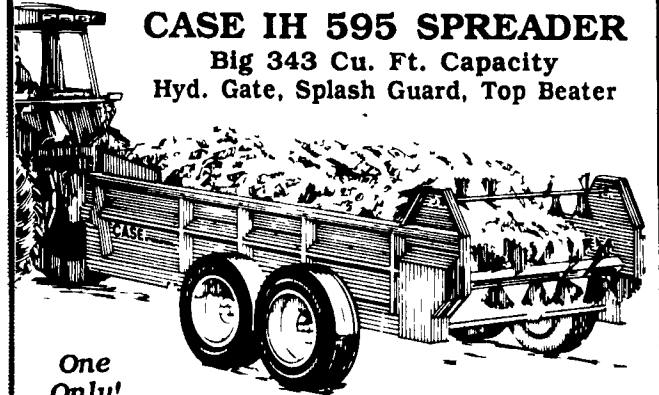

Case IH Models
285, 485, 585, 685

Available With Or Without Cab

CASE IH SKID STEER

Models 1825, 1840, 1845

MUST GO! CALL US & SAVE!!!

Fight Snow With Power!

CASE IH 80 SNOW BLOWERS
Reg. \$3,250

NOW \$2,185

CASE IH MAGNUM 7110 130 H.P.

With 5-Year 5000 Hour Warranty

Featuring PTO Shafts 540/1000

18 Speed Powershift
4 Reverse Speeds

MOVE IT OUT FAST! CASE IH 595 SPREADER

Big 343 Cu. Ft. Capacity
Hyd. Gate, Splash Guard, Top Beater