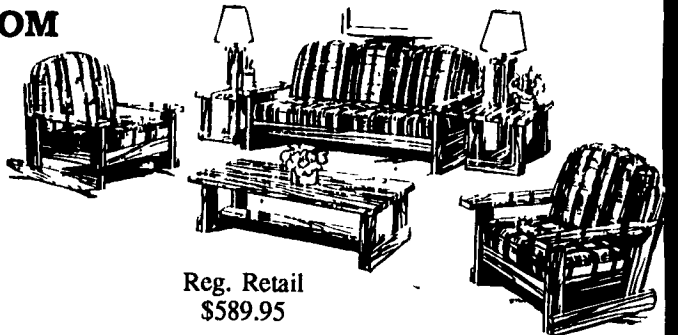

### 6 PIECE LIVING ROOM

In Pine - Choice Of Fabrics.

Just Arrived - New Item!

Yes, You Get It All...  
Sofa, Chair, Rocker, 2 End Tables And A Cocktail Table.

Reg. Retail \$589.95

OUR CASH PRICE **\$199.95**