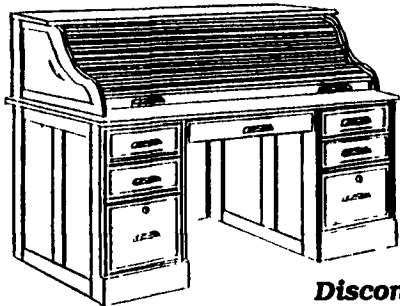

Solid Oak And Oak Veneers.
Too Many Features To List!
Just 13 To Sell!
Reg. Ret. $1,529.95

OUR CASH PRICE **$529.95**

Discontinued By Manufacturer!

BUNK BEDS

(Ladder At Foot of Bunks)

Special Price! Manufacturer's Overrun!

Ladder, Safety Rails & Bunkies. Also Breaks Down To Twin Size Beds.

Cut Out Of Heavy Stock

Choice Of Sculptured Or Spindle End In Bookcase Model

Reg. Retail

$609.95

REGULAR SCULPTURED BUNK

OUR CASH PRICE **$185.00** **$165.00**