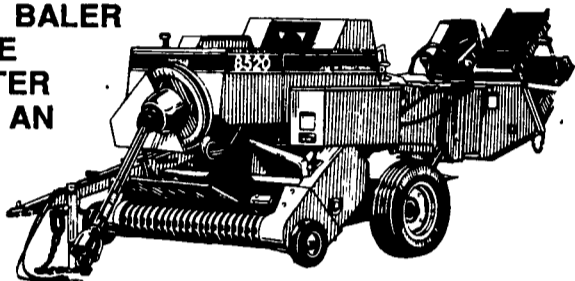

**GET A 5% CASH & TOW YEAR END DISCOUNT!
Get More Grain Per Acre!**

We Have Over 20 New Case IH 5100 Grain Drills In Stock. If It's Quality You Want — This Is Your Answer To Perfection In Seeding. 3 Sizes In Stock:
16x7" Spacing
20x6" Spacing
24x6" Spacing

**Before You Buy Any Brand Of Square Balers
Stop In & See Why The Straight Line Is Best!**

OUTSTANDING BALER PERFORMANCE MEANS GREATER NUTRITION AT AN ECONOMICAL PRICE

Case International 8520/8530 Rectangular Balers

These two balers both feature the Case IH center line design. Eliminates turning corners with the crop to get it into the bale chamber, as is common with conventional designs. This saves valuable protein-rich leaves. Also saves time because you don't have to change from field to road position for transport

Come in soon for the rest of the story!

NOTE: IN STOCK- 1 Only At Old Price Model 8530 Baler w/Thrower- Stop In For A Super Deal!

P.S. - If You Must Travel On The Highway To Get From Field To Field, You Will Agree That This Straight Line Baler Is The Best Ever Built! No More Pickup Swing-Outs, Etc.