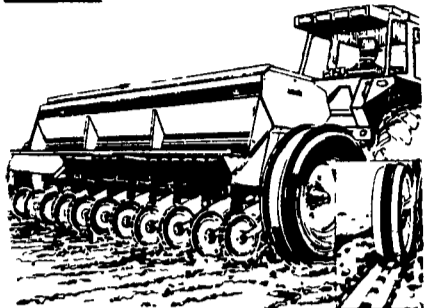

**GET A 5% CASH & TOW YEAR END DISCOUNT!
Get More Grain Per Acre!**

We Have Over 20 New Case IH 5100 Grain Drills In Stock. If It's Quality You Want — This Is Your Answer To Perfection In Seeding. 3 Sizes In Stock:
16x7" Spacing
20x6" Spacing
24x6" Spacing

**Before You Buy Any Brand Of Square Balers
Stop In & See Why The Straight Line Is Best!**

OUTSTANDING BALER PERFORMANCE MEANS GREATER NUTRITION AT AN ECONOMICAL PRICE

Case International 8520/8530 Rectangular Balers

These two balers both feature the Case IH center line design. Eliminates turning corners with the crop to get it into the bale chamber, as is common with conventional designs. This saves valuable protein-rich leaves. Also saves time because you don't have to change from field to road position for transport

Come in soon for the rest of the story!

NOTE: IN STOCK- 1 Only At Old Price Model 8530 Baler w/Thrower- Stop In For A Super Deal!

P.S. - If You Must Travel On The Highway To Get From Field To Field, You Will Agree That This Straight Line Baler Is The Best Ever Built! No More Pickup Swing-Outs, Etc.