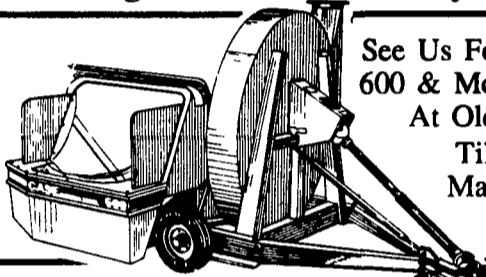

EARLY RISER PLATE PLANTERS - Big 1.8 Bu. Translucent Fiberglass Seed Hoppers. Quick-Change Planting Equipment. Early Riser Row Units.

For Faster, Earlier Planting & Earlier Rising Crops... Go With This 900 Series Early Riser Planter!

HERE IT IS! A New Case IH 4 Row 900 Plate Planter Pull-Type Trailing Model With Hydraulic Markers, Monitor, Dry Fertilizers, Granular Chemical Insecticide Attachment For Corn And Soybeans.

Factory List Price Over $11,300

NC 2986- Special On This One Only- Towaway This Bargain During Our Cash & Carry Discount Day & Pay Only $7,990