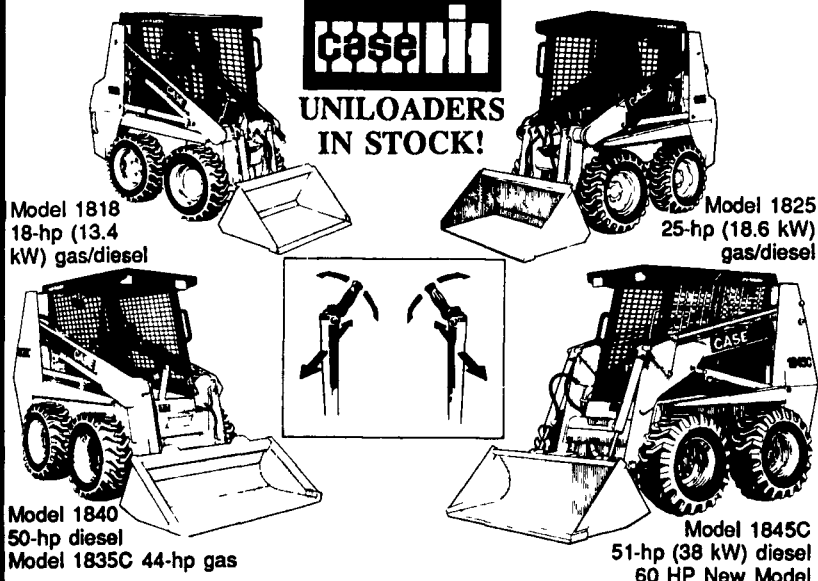

WE ARE YOUR UNILOADER DEALER WITH SERVICE & VOLUME SALES FOR A SUPER DEAL!

The Case 1818 & 1825 Uni-Loader Skid Steers

Get A Whole Lot More For A Whole Lot Less

More Horsepower, More Reach, More Value -

CASE UNILOADER SKID-STEER QUALITY & VERSATILITY IN 5 SIZES...

case
UNILOADERS IN STOCK!

New Uni-Loader Skid Steers

- New power for more productivity.
- Two hand levers (no pedals) control direction, speed, all loader functions.
- Hydrostatic drive, forward and reverse.
- 4WD traction beats slippery footing.
- Great dump reach at maximum height.
- Range of operating loads: 550 to 1700 lbs.
- Construction-equipment weight and strength
- One-stop Case IH parts and service.

BROUWER

Binkley & Hurst Is Your Dealer For Brouwer Rough Terrain Forklifts

Stop In Soon & See These Heavy Duty Forklifts!

Rough Terrain Forklift

- Capacity of 5,000 lbs. to 8,000 lbs.
- 63 HP Ford Diesel
- 2 or 4 Wheel Drive Models
- 10' to 28' Mast Height
- Side Shift & Tilt
- Ford Ind. Powerline w/Shuttle
- See Thru Mast

IN STOCK 6,000 lb. capacity, 21' height w/2 wheel drive
\$756 Down With No Payment Until March 1990*
Or Cash-Only \$33,500

ORDER 6,000 lb. capacity, 21' height w/4 wheel drive
\$1,054 Down With No Payment Until March 1990*